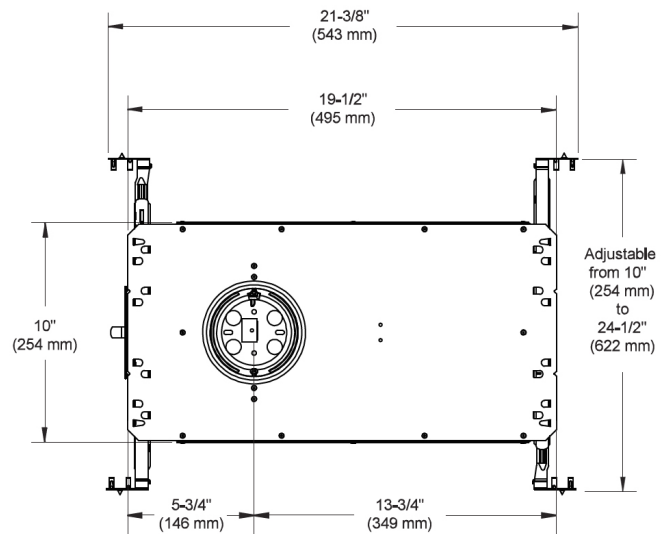

Color Options: Crystal or Satin White with Crystal Tip

[Additional Info/Images](#)