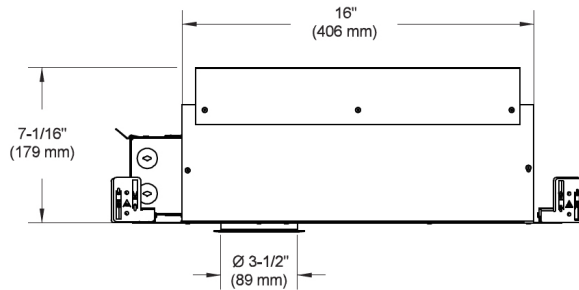

Color Options: Crystal or Satin White with Crystal Tip

[Additional Info/Images](#)