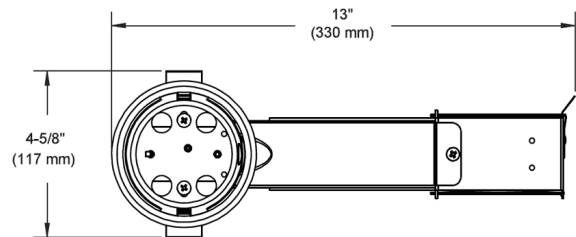

**Housing:** New Construction, Remodel, or IC Insulated

**Dimensions:**

Trim Ø: 4 1/2" (114 mm)  
 Trim H: 1 1/2" (38 mm)

Housing W: 4 5/8" (117 mm)  
 Housing D: 13" (330 mm)  
 Housing H: 7" (178 mm)

Cutout Ø: 3 5/8" (92 mm)  
 Ceiling D: Up to 1 1/2" (38 mm) thick

**Wattage:** 1x50W lo-voltage halogen, MR-16

**Dimmer:** Not Dimmable

**Voltage:** 120/12V or 277/12V with electronic transformer

**Certifications:** Housing is UL Listed  
 Rated for Damp Locations

**Made in:** Crystal trim hand poured in Italy  
 Housing made in Canada by Constraste