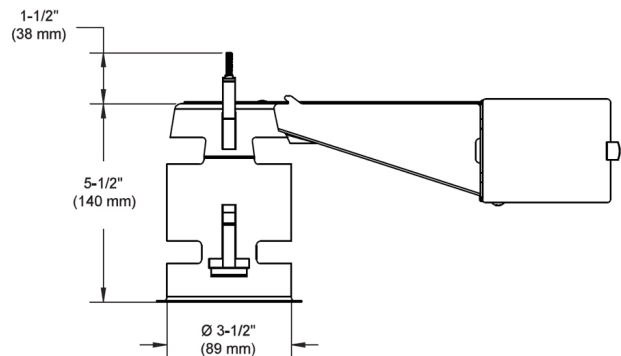

**Housing:** New Construction, Remodel, or IC Insulated

**Dimensions:**

Trim Ø: 4 1/2" (114 mm)  
 Trim H: 1 1/2" (38 mm)

Housing W: 4 5/8" (117 mm)  
 Housing D: 13" (330 mm)  
 Housing H: 7" (178 mm)

Cutout Ø: 3 5/8" (92 mm)  
 Ceiling D: Up to 1 1/2" (38 mm) thick

**Wattage:** 1x50W lo-voltage halogen, MR-16

**Dimmer:** Not Dimmable

**Voltage:** 120/12V or 277/12V with electronic transformer

**Certifications:** Housing is UL Listed  
 Rated for Damp Locations

**Made in:** Crystal trim hand poured in Italy  
 Housing made in Canada by Constraste