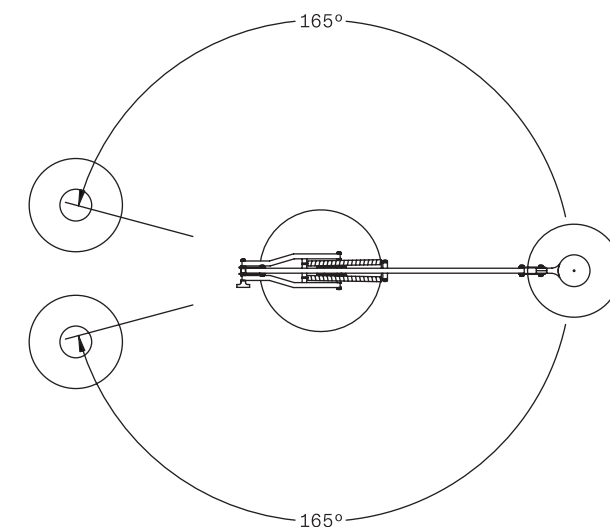

Lampada da terra di grandi dimensioni, realizzata in alluminio laccato opaco con base in acciaio coordinata in tinta. Disponibile in sei differenti varianti colore: bianco, nero, rosso amaranto, blu mica, grigio sablé e marrone ruggine. L'interno laccato del diffusore é di colore bianco. Vernice per esterni, massima protezione dai raggi UV utilizzata su entrambe le versioni indoor ed outdoor. Colori custom disponibili su richiesta. Sorgente luminosa LED dimmerabile (LED sostituibile) con tecnologia wireless CASAMBI® Smart Lighting Control.

TYPE Floor Lamp

ENVIRONMENT Outdoor

MATERIALS Aluminum, steel base

FINISHES Matte structure and diffuser in the following colors: white, black, amarant red, mica blue, sablé grey and rust brown.

DIMENSIONS Diffuser: ø56cm h59cm [ø22" h23 1/4"]
Base: ø74cm [ø29 1/8"]
Structure: maximum height 420cm [165 3/8"]
maximum outreach 385cm [151 3/8"]
Cable length: 300cm (118 1/8")

LIGHT SOURCE LED 1 x 37W 3000K ≥90 CRI
5623 lm (user replaceable)
MacAdam 3-step

CONTROL Wireless CASAMBI® Smart Lighting Control

ON REQUEST 2700K LED
Custom colors

MARKING IP65 WET LOCATION