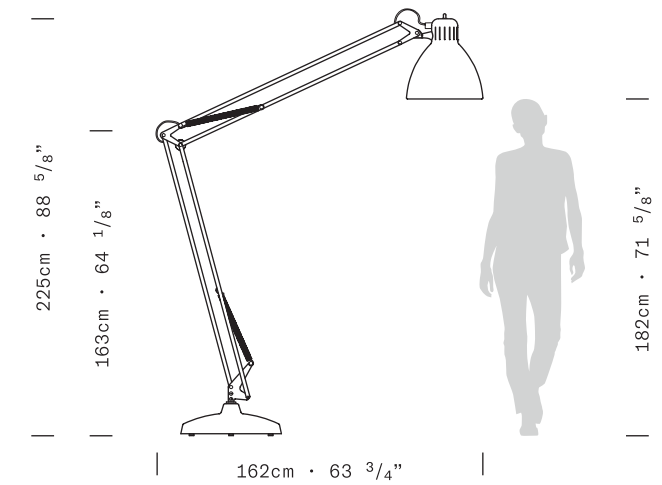

La novità della famiglia JJ. Lampada da terra realizzata in alluminio laccato opaco con base in acciaio coordinata in tinta. Disponibile in sei differenti varianti colore: bianco, nero, rosso amaranto, blu mica, grigio sablé e marrone ruggine. L'interno laccato del diffusore è di colore bianco. Vernice per esterni, massima protezione dai raggi UV utilizzata su entrambe le versioni indoor ed outdoor. Colori custom disponibili su richiesta. Sorgente luminosa LED dimmerabile (LED sostituibile). Versione dimmer su cavo (push-dim) o con tecnologia wireless CASAMBI® Smart Lighting Control.

TYPE Floor Lamp

ENVIRONMENT Indoor

MATERIALS Aluminum, steel base

FINISHES Matte structure and diffuser in the following colors: white, black, amarant red, mica blue, sablé grey and rust brown.

DIMENSIONS Diffuser: ø41cm h43cm [ø16 1/8" h16 7/8"]
Base: ø54cm [ø21 1/4"]
Structure: maximum height 315cm [124"]
maximum outreach 295cm [115 3/4"]
Cable length: 350cm (137 3/4")

LIGHT SOURCE LED 1 x 37W 3000K ≥90 CRI
5623 lm (user replaceable)
MacAdam 3-step

CONTROL Dimmer on cord (push-dim) or
Wireless CASAMBI® Smart Lighting Control

ON REQUEST 2700K LED
Custom colors

MARKING IP20 DRY LOCATION