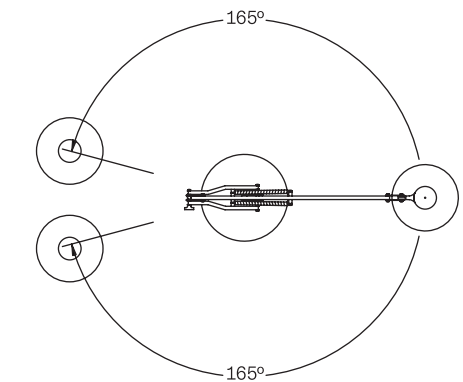

La novità della famiglia JJ. Lampada da terra realizzata in alluminio laccato opaco con base in acciaio coordinata in tinta. Disponibile in sei differenti varianti colore: bianco, nero, rosso amaranto, blu mica, grigio sablé e marrone ruggine. L'interno laccato del diffusore è di colore bianco. Vernice per esterni, massima protezione dai raggi UV utilizzata su entrambe le versioni indoor ed outdoor. Colori custom disponibili su richiesta. Sorgente luminosa LED dimmerabile (LED sostituibile). Versione dimmer su cavo (push-dim) o con tecnologia wireless CASAMBI® Smart Lighting Control.

TYPE Floor Lamp

ENVIRONMENT Indoor

MATERIALS Aluminum, steel base

FINISHES Matte structure and diffuser in the following colors: white, black, amarant red, mica blue, sablé grey and rust brown.

DIMENSIONS Diffuser: ø41cm h43cm [ø16 1/8" h16 7/8"]
Base: ø54cm [ø21 1/4"]
Structure: maximum height 315cm [124"]
maximum outreach 295cm [115 3/4"]
Cable length: 350cm (137 3/4")

LIGHT SOURCE LED 1 x 37W 3000K ≥90 CRI
5623 lm (user replaceable)
MacAdam 3-step

CONTROL Dimmer on cord (push-dim) or
Wireless CASAMBI® Smart Lighting Control

ON REQUEST 2700K LED
Custom colors

MARKING IP20 DRY LOCATION