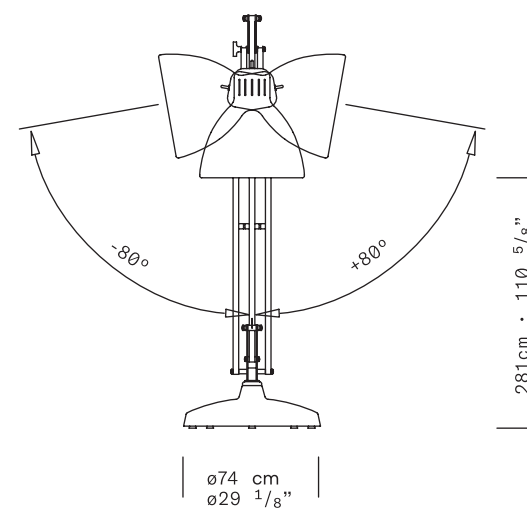

Lampada da terra di grandi dimensioni, realizzata in alluminio laccato opaco con base in acciaio coordinata in tinta. Disponibile in sei differenti varianti colore: bianco, nero, rosso amaranto, blu mica, grigio sablé e marrone ruggine. L'interno laccato del diffusore é di colore bianco. Vernice per esterni, massima protezione dai raggi UV utilizzata su entrambe le versioni indoor ed outdoor. Colori custom disponibili su richiesta. Sorgente luminosa LED dimmerabile (LED sostituibile) con tecnologia wireless CASAMBI® Smart Lighting Control.

TYPE Floor Lamp

ENVIRONMENT Outdoor

MATERIALS Aluminum, steel base

FINISHES Matte structure and diffuser in the following colors: white, black, amarant red, mica blue, sablé grey and rust brown.

DIMENSIONS Diffuser: ø56cm h59cm [ø22" h23 1/4"]
Base: ø74cm [ø29 1/8"]
Structure: maximum height 420cm [165 3/8"]
maximum outreach 385cm [151 3/8"]
Cable length: 300cm (118 1/8")

LIGHT SOURCE LED 1 x 37W 3000K ≥90 CRI
5623 lm (user replaceable)
MacAdam 3-step

CONTROL Wireless CASAMBI® Smart Lighting Control

ON REQUEST 2700K LED
Custom colors

MARKING IP65 WET LOCATION