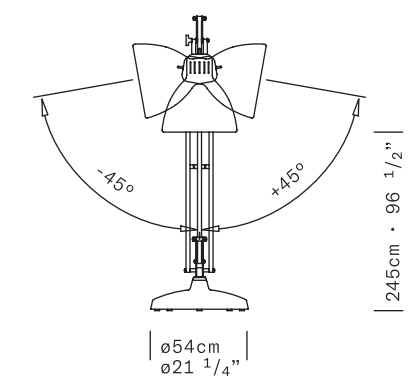

La novità della famiglia JJ. Lampada da terra realizzata in alluminio laccato opaco con base in acciaio coordinata in tinta. Disponibile in sei differenti varianti colore: bianco, nero, rosso amaranto, blu mica, grigio sablé e marrone ruggine. L'interno laccato del diffusore é di colore bianco. Vernice per esterni, massima protezione dai raggi UV utilizzata su entrambe le versioni indoor ed outdoor. Colori custom disponibili su richiesta. Sorgente luminosa LED dimmerabile (LED sostituibile) con tecnologia wireless CASAMBI® Smart Lighting Control.

TYPE Floor Lamp

ENVIRONMENT Outdoor

MATERIALS Aluminum, steel base

FINISHES Matte structure and diffuser in the following colors: white, black, amarant red, mica blue, sablé grey and rust brown.

DIMENSIONS Diffuser: ø41cm h43cm [ø16 1/8" h16 7/8"]
Base: ø54cm [ø21 1/4"]
Structure: maximum height 315cm [124"]
maximum outreach 295cm [115 3/4"]
Cable length: 300cm (118 1/8")

LIGHT SOURCE LED 1 x 37W 3000K ≥90 CRI
5623 lm (user replaceable)
MacAdam 3-step

CONTROL Wireless CASAMBI® Smart Lighting Control

ON REQUEST 2700K LED
Custom colors

MARKING IP65 WET LOCATION