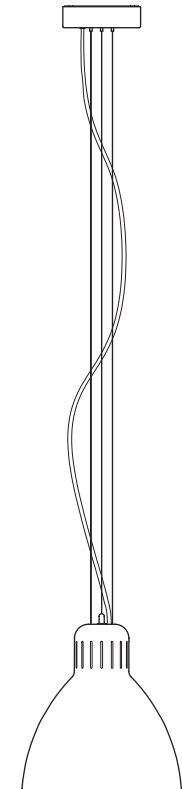

TYPE	Pendant
ENVIRONMENT	Indoor
MATERIALS	Aluminum
FINISHES	Matte canopy and diffuser in the following colors: white, black, amarant red, mica blue, sablé grey and rust brown.
DIMENSIONS	Diffuser: $\varnothing 41\text{cm}$ h43cm [$\varnothing 16 \frac{1}{8}''$ h16 $\frac{7}{8}''$] Canopy: $\varnothing 20\text{cm}$ h5.6cm [$\varnothing 7 \frac{7}{8}''$ h2 $\frac{1}{4}''$] Cable lenght: 300cm [118 $\frac{1}{8}''$]
LIGHT SOURCE	LED 1 x 37W 3000K ≥ 90 CRI 5623 lm (user replaceable) MacAdam 3-step
CONTROL	Push-dim; 0/1-10V
ON REQUEST	2700K LED
MARKING	IP20 DRY LOCATION