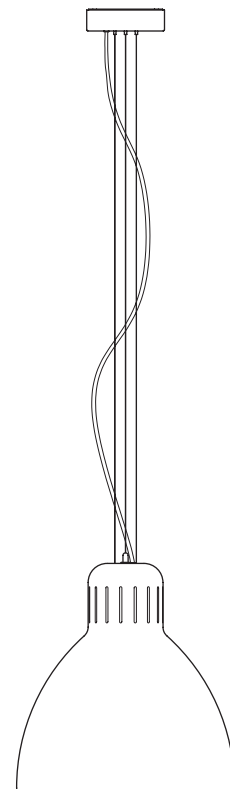

TYPE	Pendant
ENVIRONMENT	Indoor
MATERIALS	Aluminum
FINISHES	Matte canopy and diffuser in the following colors: white, black, amarant red, mica blue, sablé grey and rust brown.
DIMENSIONS	Diffuser: $\varnothing 56\text{cm}$ h59cm [$\varnothing 22''$ h23 $\frac{1}{4}''$] Canopy: $\varnothing 20\text{cm}$ h5.6cm [$\varnothing 7 \frac{7}{8}''$ h2 $\frac{1}{4}''$] Cable lenght: 300cm [118 $\frac{1}{8}''$]
LIGHT SOURCE	LED 1 x 37W 3000K ≥ 90 CRI 5623 lm (user replaceable) MacAdam 3-step
CONTROL	Push-dim; 0/1-10V
ON REQUEST	2700K LED
MARKING	IP20 DRY LOCATION