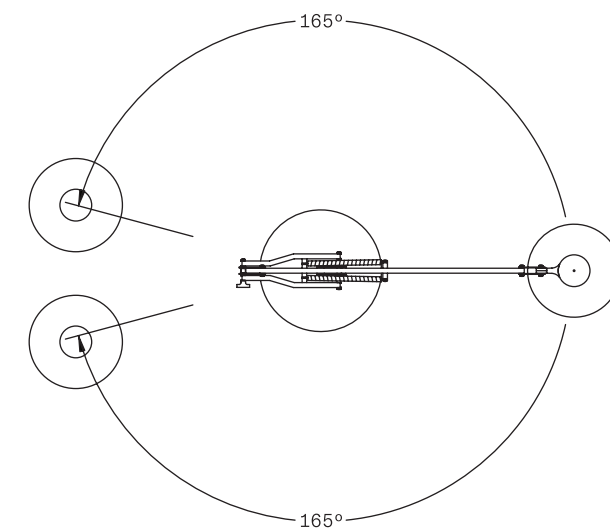

Lampada da terra di grandi dimensioni, realizzata in alluminio laccato opaco con base in acciaio coordinata in tinta. Disponibile in sei differenti varianti colore: bianco, nero, rosso amaranto, blu mica, grigio sablé e marrone ruggine. L'interno laccato del diffusore è di colore bianco. Vernice per esterni, massima protezione dai raggi UV utilizzata su entrambe le versioni indoor ed outdoor. Colori custom disponibili su richiesta. Sorgente luminosa LED dimmerabile (LED sostituibile). Versione dimmer su cavo (push-dim) o con tecnologia wireless CASAMBI® Smart Lighting Control.

TYPE Floor Lamp

ENVIRONMENT Indoor

MATERIALS Aluminum, steel base

FINISHES Matte structure and diffuser in the following colors: white, black, amarant red, mica blue, sablé grey and rust brown.

DIMENSIONS Diffuser: ø56cm h59cm [ø22" h23 1/4"]
Base: ø74cm [ø29 1/8"]
Structure: maximum height 420cm [165 3/8"]
maximum outreach 385cm [151 3/8"]
Cable length: 350cm (137 3/4")

LIGHT SOURCE LED 1 x 37W 3000K ≥90 CRI
5623 lm (user replaceable)
MacAdam 3-step

CONTROL Dimmer on cord (push-dim) or
Wireless CASAMBI® Smart Lighting Control

ON REQUEST 2700K LED
Custom colors

MARKING IP20 DRY LOCATION