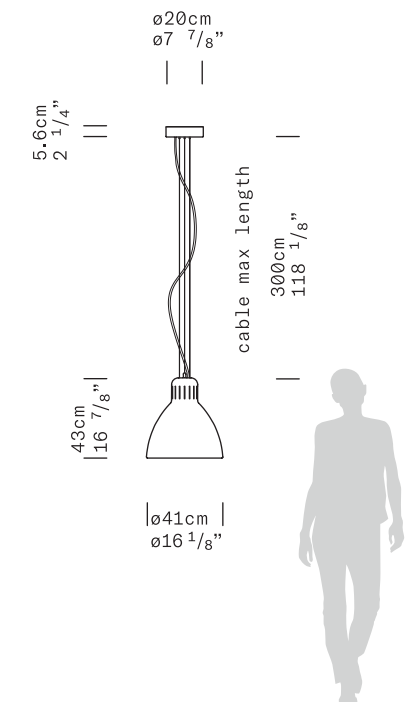

JJ BIG - Pendant

LEUCOS Design Lab, 2020

JJ family's newest addition. Matte lacquered, aluminum pendant lamp. Available in white, black, amarant red, mica blue, sablé grey and rust brown with matching canopy, with outdoor grade finish for maximum UV protection. Interior of the diffuser in white lacquer. Dimmable LED light source (user replaceable).

La novità della famiglia JJ. Lampada a sospensione realizzata in alluminio laccato opaco. Disponibile nei colori: bianco, nero, rosso amaranto, blu mica, grigio sablé e marrone ruggine con rosone coordinato in tinta. Vernice per esterni, massima protezione dai raggi UV. L'interno laccato del diffusore é di colore bianco. Sorgente luminosa LED dimmerabile (LED sostituibile).