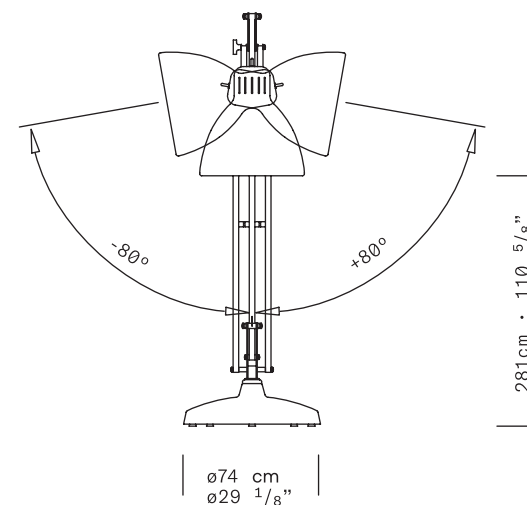

Lampada da terra di grandi dimensioni, realizzata in alluminio laccato opaco con base in acciaio coordinata in tinta. Disponibile in sei differenti varianti colore: bianco, nero, rosso amaranto, blu mica, grigio sablé e marrone ruggine. L'interno laccato del diffusore è di colore bianco. Vernice per esterni, massima protezione dai raggi UV utilizzata su entrambe le versioni indoor ed outdoor. Colori custom disponibili su richiesta. Sorgente luminosa LED dimmerabile (LED sostituibile). Versione dimmer su cavo (push-dim) o con tecnologia wireless CASAMBI® Smart Lighting Control.

TYPE Floor Lamp

ENVIRONMENT Indoor

MATERIALS Aluminum, steel base

FINISHES Matte structure and diffuser in the following colors: white, black, amarant red, mica blue, sablé grey and rust brown.

DIMENSIONS Diffuser: ø56cm h59cm [ø22" h23 1/4"]
Base: ø74cm [ø29 1/8"]
Structure: maximum height 420cm [165 3/8"]
maximum outreach 385cm [151 3/8"]
Cable length: 350cm (137 3/4")

LIGHT SOURCE LED 1 x 37W 3000K ≥90 CRI
5623 lm (user replaceable)
MacAdam 3-step

CONTROL Dimmer on cord (push-dim) or
Wireless CASAMBI® Smart Lighting Control

ON REQUEST 2700K LED
Custom colors

MARKING IP20 DRY LOCATION