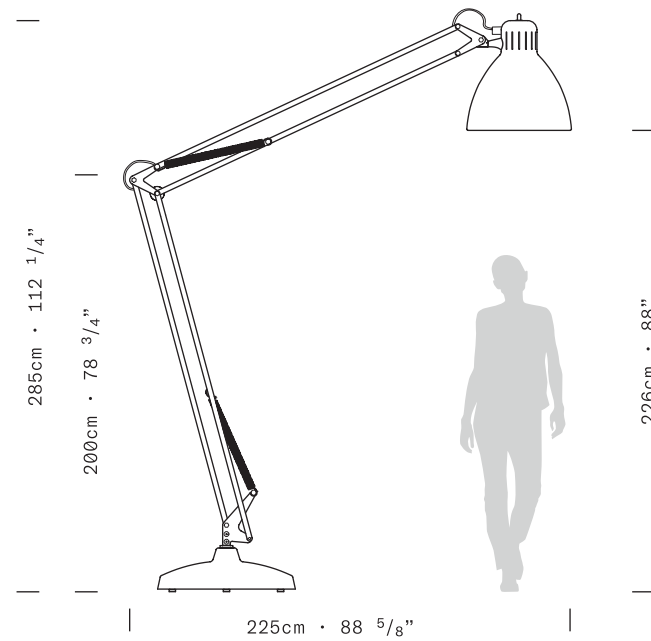

Lampada da terra di grandi dimensioni, realizzata in alluminio laccato opaco con base in acciaio coordinata in tinta. Disponibile in sei differenti varianti colore: bianco, nero, rosso amaranto, blu mica, grigio sablé e marrone ruggine. L'interno laccato del diffusore è di colore bianco. Vernice per esterni, massima protezione dai raggi UV utilizzata su entrambe le versioni indoor ed outdoor. Colori custom disponibili su richiesta. Sorgente luminosa LED dimmerabile (LED sostituibile). Versione dimmer su cavo (push-dim) o con tecnologia wireless CASAMBI® Smart Lighting Control.

TYPE Floor Lamp

ENVIRONMENT Indoor

MATERIALS Aluminum, steel base

FINISHES Matte structure and diffuser in the following colors: white, black, amarant red, mica blue, sablé grey and rust brown.

DIMENSIONS Diffuser: ø56cm h59cm [ø22" h23 1/4"]
Base: ø74cm [ø29 1/8"]
Structure: maximum height 420cm [165 3/8"]
maximum outreach 385cm [151 3/8"]
Cable length: 350cm (137 3/4")

LIGHT SOURCE LED 1 x 37W 3000K ≥90 CRI
5623 lm (user replaceable)
MacAdam 3-step

CONTROL Dimmer on cord (push-dim) or
Wireless CASAMBI® Smart Lighting Control

ON REQUEST 2700K LED
Custom colors

MARKING IP20 DRY LOCATION