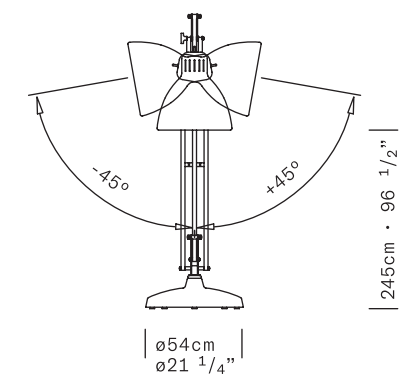

La novità della famiglia JJ. Lampada da terra realizzata in alluminio laccato opaco con base in acciaio coordinata in tinta. Disponibile in sei differenti varianti colore: bianco, nero, rosso amaranto, blu mica, grigio sablé e marrone ruggine. L'interno laccato del diffusore è di colore bianco. Vernice per esterni, massima protezione dai raggi UV utilizzata su entrambe le versioni indoor ed outdoor. Colori custom disponibili su richiesta. Sorgente luminosa LED dimmerabile (LED sostituibile). Versione dimmer su cavo (push-dim) o con tecnologia wireless CASAMBI® Smart Lighting Control.

TYPE Floor Lamp

ENVIRONMENT Indoor

MATERIALS Aluminum, steel base

FINISHES Matte structure and diffuser in the following colors: white, black, amarant red, mica blue, sablé grey and rust brown.

DIMENSIONS Diffuser: ø41cm h43cm [ø16 1/8" h16 7/8"]
Base: ø54cm [ø21 1/4"]
Structure: maximum height 315cm [124"]
maximum outreach 295cm [115 3/4"]
Cable length: 350cm (137 3/4")

LIGHT SOURCE LED 1 x 37W 3000K ≥90 CRI
5623 lm (user replaceable)
MacAdam 3-step

CONTROL Dimmer on cord (push-dim) or
Wireless CASAMBI® Smart Lighting Control

ON REQUEST 2700K LED
Custom colors

MARKING IP20 DRY LOCATION