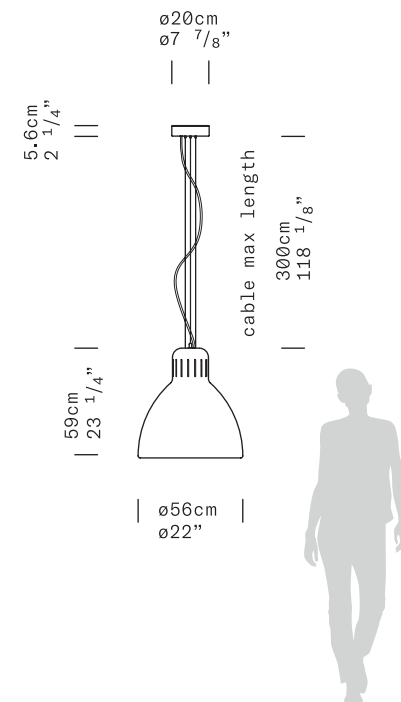

JJ GREAT - Pendant

LEUCOS Design Lab, 2005 - upgraded LED 2020

Large scale matte, lacquered, aluminum pendant lamp. Available in white, black, amarant red, mica blue, sablé grey and rust brown with matching canopy, with outdoor grade finish for maximum UV protection. Interior of the diffuser in white lacquer. Dimmable LED light source (user replaceable).

Lampada a sospensione di grandi dimensioni realizzata in alluminio laccato opaco. Disponibile nei colori: bianco, nero, rosso amaranto, blu mica, grigio sablé e marrone ruggine con rosone coordinato in tinta. Vernice per esterni, massima protezione dai raggi UV. L'interno laccato del diffusore é di colore bianco. Sorgente luminosa LED dimmerabile (LED sostituibile).