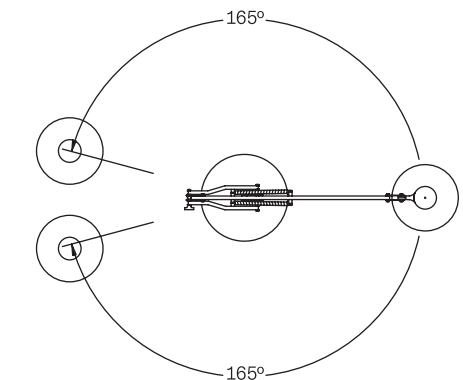

La novità della famiglia JJ. Lampada da terra realizzata in alluminio laccato opaco con base in acciaio coordinata in tinta. Disponibile in sei differenti varianti colore: bianco, nero, rosso amaranto, blu mica, grigio sablé e marrone ruggine. L'interno laccato del diffusore é di colore bianco. Vernice per esterni, massima protezione dai raggi UV utilizzata su entrambe le versioni indoor ed outdoor. Colori custom disponibili su richiesta. Sorgente luminosa LED dimmerabile (LED sostituibile) con tecnologia wireless CASAMBI® Smart Lighting Control.

TYPE Floor Lamp

ENVIRONMENT Outdoor

MATERIALS Aluminum, steel base

FINISHES Matte structure and diffuser in the following colors: white, black, amarant red, mica blue, sablé grey and rust brown.

DIMENSIONS Diffuser: ø41cm h43cm [ø16 1/8" h16 7/8"]
Base: ø54cm [ø21 1/4"]
Structure: maximum height 315cm [124"]
maximum outreach 295cm [115 3/4"]
Cable length: 300cm (118 1/8")

LIGHT SOURCE LED 1 x 37W 3000K ≥90 CRI
5623 lm (user replaceable)
MacAdam 3-step

CONTROL Wireless CASAMBI® Smart Lighting Control

ON REQUEST 2700K LED
Custom colors

MARKING IP65 WET LOCATION