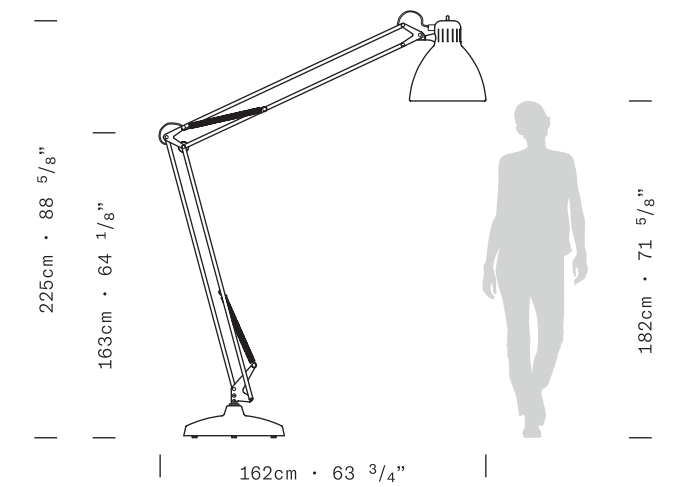

La novità della famiglia JJ. Lampada da terra realizzata in alluminio laccato opaco con base in acciaio coordinata in tinta. Disponibile in sei differenti varianti colore: bianco, nero, rosso amaranto, blu mica, grigio sablé e marrone ruggine. L'interno laccato del diffusore é di colore bianco. Vernice per esterni, massima protezione dai raggi UV utilizzata su entrambe le versioni indoor ed outdoor. Colori custom disponibili su richiesta. Sorgente luminosa LED dimmerabile (LED sostituibile) con tecnologia wireless CASAMBI® Smart Lighting Control.

TYPE Floor Lamp

ENVIRONMENT Outdoor

MATERIALS Aluminum, steel base

FINISHES Matte structure and diffuser in the following colors: white, black, amarant red, mica blue, sablé grey and rust brown.

DIMENSIONS Diffuser: ø41cm h43cm [ø16 1/8" h16 7/8"]
Base: ø54cm [ø21 1/4"]
Structure: maximum height 315cm [124"]
maximum outreach 295cm [115 3/4"]
Cable length: 300cm (118 1/8")

LIGHT SOURCE LED 1 x 37W 3000K ≥90 CRI
5623 lm (user replaceable)
MacAdam 3-step

CONTROL Wireless CASAMBI® Smart Lighting Control

ON REQUEST 2700K LED
Custom colors

MARKING IP65 WET LOCATION