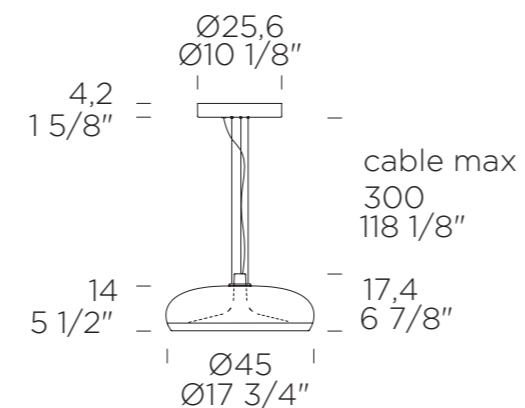

# AURELIA S 45

LED REPLACEABLE

Two integrated LED light sources (direct and indirect) with the ability to turn on/off/dim independently.

<b>TYPE</b>	Pendant lamp
<b>ENVIRONMENT</b>	indoor
<b>MATERIALS</b>	glass diffuser and metal structure
<b>FINISHES</b>	transparent glass + vintage brass structure transparent glass + matte gunmetal structure transparent glass + glossy warm white structure smoke grey glass + vintage brass structure smoke grey glass + matte gunmetal structure smoke grey glass + glossy warm white structure
<b>DIMENSIONS</b>	Diffuser: ø45cm h14cm [ø17 3/4" h5 1/2"] canopy: ø25,5cm h4,2cm [ø10" h1 5/8"] Cable length: 300cm [118 1/8"]
<b>LIGHT SOURCE</b> user replaceable	Single or double switch and dimming direct light: LED 1 x 11,6W 1531lm 3000K CRI≥90 indirect light: LED 1 x 12W 1330lm 3000K CRI≥90 or direct light: LED 1 x 11,6W 1471lm 2700K CRI≥90 indirect light: LED 1 x 12W 1300lm 2700K CRI≥90
<b>CONTROL</b>	Push-dim; 0/1-10V
<b>ON REQUEST</b>	Phase cut dimmer
<b>MARKING</b>	DRY LOCATION  