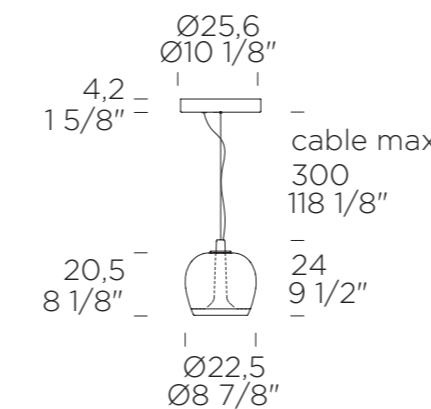

AURELIA BOLD S 22

LED REPLACEABLE

Two integrated LED light sources (direct and indirect)
with the ability to turn on/off/dim independently.

TYPE	Pendant lamp
ENVIRONMENT	indoor
MATERIALS	glass diffuser and metal structure
FINISHES	transparent glass + vintage brass structure transparent glass + matte gunmetal structure transparent glass + glossy warm white structure smoke grey glass + vintage brass structure smoke grey glass + matte gunmetal structure smoke grey glass + glossy warm white structure
DIMENSIONS	Diffuser: $\text{Ø}22,5\text{cm}$ h20cm [$\text{Ø}8\ 7/8''$ h7 7/8"] canopy: $\text{Ø}25,5\text{cm}$ h4,2cm [$\text{Ø}10''$ h1 5/8"] Cable lenght: 300cm [$118\ 1/8''$]
LIGHT SOURCE user replaceable	Single or double switch and dimming direct light: LED 1 x 11,6W 1531lm 3000K CRI$\geq$90 indirect light: LED 1 x 7,2W 784lm 3000K CRI$\geq$90 or direct light: LED 1 x 11,6W 1471lm 2700K CRI$\geq$90 indirect light: LED 1 x 7,2W 768lm 2700K CRI$\geq$90
CONTROL	Push-dim; 0/1-10V
ON REQUEST	Phase cut dimmer
MARKING	DRY LOCATION