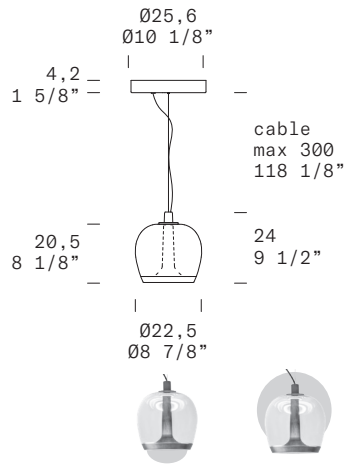

## TECHNICAL SHEET

**MATERIALS** Diffuser: Glass  
Structure: Metal

**DIMENSIONS** Diffuser:  $\varnothing 22,5$  h20,5 ( $\varnothing 8$  7/8 h 8 1/8)  
Canopy:  $\varnothing 25,5$ cm h4,2cm [ $\varnothing 10$  1/8" h1 5/8"]  
Cable length: 300cm [118 1/8"]

**CONTROL** Push-dim; 0/1-10V  
Phase cut

**MARKING** DRY LOCATION   

**PACKAGING** Gross weight: 5,6kg -  $\varnothing,06$ m<sup>3</sup>  
Dimensions: 43,5x43,5x35cm

**ON REQUEST** Dimmer DALI

CONTROL	Push-dim; 0/1-10V		
FINISH	SOURCE	CODE	GTIN (EAN CODE)
[1] Trasparent + Matte Gunmetal	3000K LED 2700K LED	0011493 0011505	8052011012536 8052011012598
[2] Trasparent + Vintage Brass	3000K LED 2700K LED	0011491 0011503	8052011012529 8052011012581
[3] Trasparent + Glossy Warm White	3000K LED 2700K LED	0011495 0011507	8052011012543 8052011012604
[4] Smoke Grey + Matte Gunmetal	3000K LED 2700K LED	0011499 0011511	8052011012567 8052011012628
[5] Smoke Grey + Vintage Brass	3000K LED 2700K LED	0011497 0011509	8052011012550 8052011012611
[6] Smoke Grey + Glossy Warm White	3000K LED 2700K LED	0011501 0011513	8052011012574 8052011012635