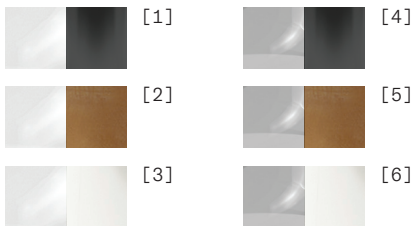

## TECHNICAL SHEET

**MATERIALS** Diffuser: Glass  
Structure: Metal

**DIMENSIONS** Diffuser:  $\varnothing 22,5$  h20,5 ( $\varnothing 8$  7/8 h 8 1/8)  
Canopy:  $\varnothing 25,5$ cm h4,2cm [ $\varnothing 10$  1/8" h1 5/8"]  
Cable length: 300cm [118 1/8"]

**FINISHES (DIFFUSER + STRUCTURE)**

- [1] Trasparent + Matte Gunmetal
- [2] Trasparent + Vintage Brass
- [3] Trasparent + Glossy Warm White
- [4] Smoke Grey + Matte Gunmetal
- [5] Smoke Grey + Vintage Brass
- [6] Smoke Grey + Glossy Warm White