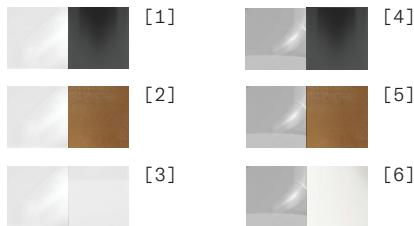

AURELIA S 45 - INDOOR

Patrick Jouin, 2021

USER REPLACEABLE LED**LEUCOS®****TECHNICAL SHEET**Direct
lightIndirect
lightDirect light +
Indirect light

MATERIALS Diffuser: Glass
Structure: Metal

DIMENSIONS Diffuser: $\varnothing 45\text{cm}$ h14cm [$\varnothing 17\ 3/4"$ h5 1/2"]
Canopy: $\varnothing 25,6\text{cm}$ h4,2cm [$\varnothing 10\ 1/8"$ h1 5/8"]
Cable length: 300cm [118 1/8"]

FINISHES (DIFFUSER + STRUCTURE)

- [1] Trasparent + Matte Gunmetal
- [2] Trasparent + Vintage Brass
- [3] Trasparent + Glossy Warm White
- [4] Smoke Grey + Matte Gunmetal
- [5] Smoke Grey + Vintage Brass
- [6] Smoke Grey + Glossy Warm White

CONTROL Push-dim; 0/1-10V
Phase cut

MARKING DRY LOCATION   

PACKAGING Gross weight: 10,2kg - $\varnothing 1,180\text{m}^3$
Dimensions: 56x56x28cm (2 boxes)

ON REQUEST Dimmer DALI

CONTROL	Push-dim; 0/1-10V		
FINISH	SOURCE	CODE	GTIN (EAN CODE)
[1] Trasparent + Matte Gunmetal	3000K LED 2700K LED	0011468 0011481	8052011012291 8052011012352
[2] Trasparent + Vintage Brass	3000K LED 2700K LED	0011467 0011479	8052011012284 8052011012345
[3] Trasparent + Glossy Warm White	3000K LED 2700K LED	0011469 0011483	8052011012307 8052011012369
[4] Smoke Grey + Matte Gunmetal	3000K LED 2700K LED	0011474 0011487	8052011012321 8052011012383
[5] Smoke Grey + Vintage Brass	3000K LED 2700K LED	0011473 0011485	8052011012314 8052011012376
[6] Smoke Grey + Glossy Warm White	3000K LED 2700K LED	0011475 0011489	8052011012338 8052011012390