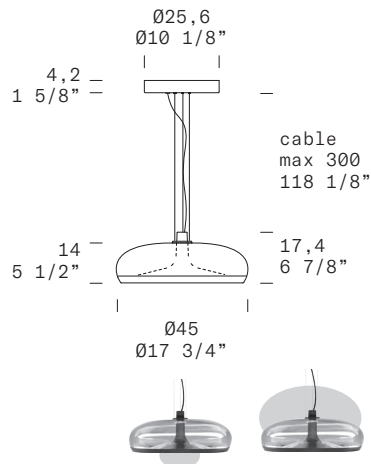

AURELIA S 45 - INDOOR

Patrick Jouin, 2021

USER REPLACEABLE LED**LEUCOS®****TECHNICAL SHEET**Direct
lightIndirect
lightDirect light +
Indirect light

MATERIALS Diffuser: Glass
Structure: Metal

DIMENSIONS Diffuser: $\varnothing 45\text{cm}$ h14cm [$\varnothing 17\ 3/4"$ h5 1/2"]
Canopy: $\varnothing 25,6\text{cm}$ h4,2cm [$\varnothing 10\ 1/8"$ h1 5/8"]
Cable length: 300cm [118 1/8"]

CONTROL Push-dim; 0/1-10V
Phase cut

MARKING DRY LOCATION   

PACKAGING Gross weight: 10,2kg - $\varnothing 1,180\text{m}^3$
Dimensions: 56x56x28cm (2 boxes)

ON REQUEST Dimmer DALI

CONTROL	Push-dim; 0/1-10V		
FINISH	SOURCE	CODE	GTIN (EAN CODE)
[1] Trasparent + Matte Gunmetal	3000K LED 2700K LED	0011468 0011481	8052011012291 8052011012352
[2] Trasparent + Vintage Brass	3000K LED 2700K LED	0011467 0011479	8052011012284 8052011012345
[3] Trasparent + Glossy Warm White	3000K LED 2700K LED	0011469 0011483	8052011012307 8052011012369
[4] Smoke Grey + Matte Gunmetal	3000K LED 2700K LED	0011474 0011487	8052011012321 8052011012383
[5] Smoke Grey + Vintage Brass	3000K LED 2700K LED	0011473 0011485	8052011012314 8052011012376
[6] Smoke Grey + Glossy Warm White	3000K LED 2700K LED	0011475 0011489	8052011012338 8052011012390