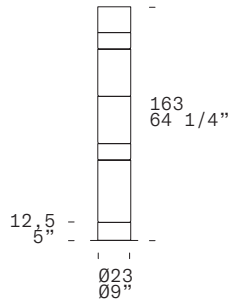

STACKING C TR - INDOOR

Rockwell Group, 2007

LEUCOS®

TECHNICAL SHEET

MATERIALS	Diffuser: Blown Glass Structure: Metal
DIMENSIONS	Diffuser: Ø23cm h163cm [Ø9" h64 1/4"] Cable lenght: 220cm [86 5/8"]
FINISHES (DIFFUSER + STRUCTURE)	Smoke Grey, White, Amber, Tobacco, White, Amber + Gold 
LIGHT SOURCE	GU10 4 x 7W Retrofit LED (4 x max 50W Halogen Bulb)
CONTROL	Dimmer on cord
MARKING	DRY LOCATION   
PACKAGING	Gross weight: 33,3kg - 0,58m³ -Structure Dimensions: 38x38x35cm -Diffusers Dimensions: 38x38x35cm (2 boxes) 38x38x53cm (1 box) 41,2x41,2x58 (2 boxes) 73x42x42cm (1 box)