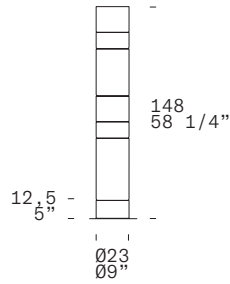

STACKING D TR - INDOOR

Rockwell Group, 2007

LEUCOS®

TECHNICAL SHEET

MATERIALS	Diffuser: Blown Glass Structure: Metal
DIMENSIONS	Diffuser: Ø23cm h148cm [Ø9" h58 1/4"] Cable lenght: 220cm [86 5/8"]
FINISHES (DIFFUSER + STRUCTURE)	White, Gold, Transparent Tobacco, White, Gold, Black + Gold 
LIGHT SOURCE	GU10 4 X 7W Retrofit LED (4 x max 50W Halogen Bulb)
CONTROL	Dimmer on cord
MARKING	DRY LOCATION   
PACKAGING	Gross weight: 31,9kg - 0,56m ³ -Structure Dimensions: 38x38x35cm -Diffusers Dimensions: 38x38x35cm (2 boxes) 38x38x53cm (2 boxes) 41,2x41,2x58 (1 box) 73x42x42cm (1 box)