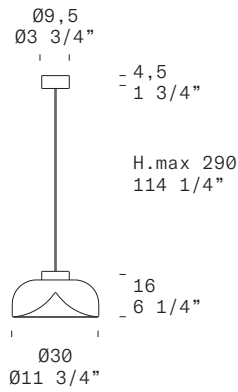

AELLA MINI S 30 - INDOOR
Toso & Massari, 2017

[1]

TECHNICAL SHEET

MATERIALS	Diffuser: Glass Structure: Metal
DIMENSIONS	Diffuser: 030cm h16cm [011 3/4" h6 1/4"] Canopy: 09,5cm h4,5cm [03 3/4" h1 3/4"] Cable: 290cm [114 1/4"]
FINISHES (DIFFUSER + STRUCTURE)	[1] Transparent + Glossy Chrome [2] Transparent + Glossy Warm White [3] Smoke Grey + Glossy Gunmetal
	 [1]  [2]
LIGHT SOURCE	LED 1 x 4,2W 564lm (nominal) 2700K CRI≥90 [E]
CONTROL	Phase-cut
MARKING	DRY LOCATION   
PACKAGING	Gross weight: 4,4kg - 0,060m³ Dimensions: 38x38x40cm

CONTROL	Phase-cut		
FINISH	SOURCE	CODE	GTIN (EAN CODE)
[1] Transparent + Glossy Chrome	2700K LED	0008879	8052011014110
[2] Transparent + Glossy Warm White	2700K LED	0012199	8052011014127
[3] Smoke Grey + Glossy Gunmetal	2700K LED	0008939	8052011014134
ACCESSORIES	COLOR	CODE	GTIN (EAN CODE)
Off centre kit 3	chrome gold	8000152 8000137	8052011015735 8052011015742