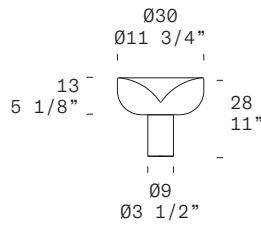

AELLA MINI T 30 - INDOOR
 Toso & Massari, 2017

LEUCOS®

TECHNICAL SHEET

MATERIALS	Diffuser: Glass Structure: Metal
DIMENSIONS	Diffuser: $\varnothing 30$ cm h13cm [$\varnothing 11 \frac{3}{4}$ " h5 $\frac{1}{8}$ "] Base: $\varnothing 9$ cm h15cm [$\varnothing 3 \frac{1}{2}$ " h5 $\frac{7}{8}$ "] Cable lenght: 170cm [66 $\frac{7}{8}$ "]
FINISHES (DIFFUSER + STRUCTURE)	[1] Transparent + Glossy Chrome [2] Transparent + Glossy Warm White [3] Smoke Grey + Glossy Gunmetal 
LIGHT SOURCE	LED 1 x 6,1W 762lm (nominal) 2700K CRI \geq 90 [E]
CONTROL	Dimmer on cord
MARKING	DRY LOCATION   
PACKAGING	Gross weight: 6,1kg - 0,060m ³ Dimensions: 38x38x40cm