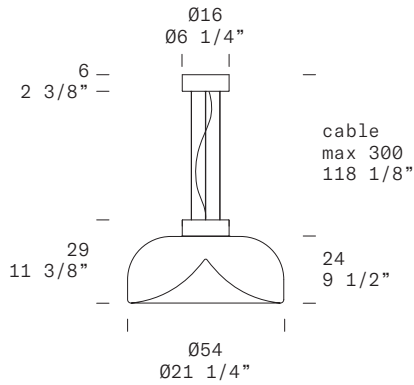

AELLA S 54 - INDOOR
 Toso & Massari, 2016

USER REPLACEABLE LED

LEUCOS®

upgraded LED and colors

[2]

TECHNICAL SHEET

MATERIALS	Diffuser: Glass Structure: Brass
DIMENSIONS	Diffuser: 054cm h24cm [021 1/4" h9 1/2"] Canopy: 016cm h6cm [06 1/4" h2 3/8"] Cable: 300cm [118 1/8"]
FINISHES (DIFFUSER + STRUCTURE)	[1] Transparent + Glossy Chrome [2] Transparent + Glossy Warm White [3] Smoke Grey + Matte Gunmetal [4] Transparent + Vintage Brass
LIGHT SOURCE	LED 1 x 26,5W LED 3800lm (nominal) 3000K CRI≥90 [E] LED 1 x 26,5W LED 3660lm (nominal) 2700K CRI≥90 [E]
CONTROL	Phase-cut Push-dim; 0/1-10V, DALI
MARKING	DRY LOCATION   
PACKAGING	Gross weight: 14,9kg - 0,290m³ Dimensions: 70x70x60cm
ON REQUEST	other combination colors

CONTROL	Push-dim; 0/1-10V, DALI		
FINISH	SOURCE	CODE	GTIN (EAN CODE)
[1] Transparent + Glossy Chrome	3000K LED 2700K LED	0011532 0011500	8052011012956 8052011012994
[2] Transparent + Glossy Warm White	3000K LED 2700K LED	0011565 0011559	8052011012963 8052011013007
[3] Smoke Grey + Matte Gunmetal	3000K LED 2700K LED	0012000 0012006	8052011012987 8052011013021
[4] Transparent + Vintage Brass	3000K LED 2700K LED	0011561 0011555	8052011016053 8052011016060

CONTROL	Phase-cut		
FINISH	SOURCE	CODE	UNIT PRICE vat excluded
[1] Transparent + Glossy Chrome	3000K LED 2700K LED	0012187 0012191	8052011014035 8052011014042
[2] Transparent + Glossy Warm White	3000K LED 2700K LED	0012188 0012192	8052011014059 8052011014066
[3] Smoke Grey + Matte Gunmetal	3000K LED 2700K LED	0012190 0012194	8052011014073 8052011014080
[4] Transparent + Vintage Brass	3000K LED 2700K LED	0012202 0012201	8052011014097 8052011014103