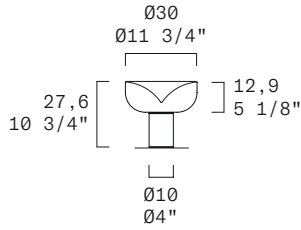

AELLA T 30 - INDOOR

Toso & Massari, 2017

REPLACEABLE LED

LEUCOS®

upgraded LED and colors

Discover more

TECHNICAL SHEET

MATERIALS	Diffuser: Blown Glass Structure: Metal
DIMENSIONS	Diffuser: Ø30 cm H12,9 cm [Ø11 3/4" H5"] Base: Ø10cm H14,7 cm [Ø4" H5 1/8"] Cable lenght: 200 cm [78 3/4"]
FINISHES (DIFFUSER + STRUCTURE)	[1] Trasparent with white spot + Matte White [2] Trasparent with white spot + Matte Black [3] Trasparent with white spot + Matte Gold [4] Shaded Burgundy + Matte White [5] Shaded Burgundy + Matte Black [6] Shaded Burgundy + Matte Gold [7] Smoke Grey + Matte White [8] Smoke Grey + Matte Black [9] Smoke Grey + Matte Gold
LIGHT SOURCE	LED 1 X 11,9W 1635lm (nominal) 3000K CRI≥90 LED 1 X 11,9W 1535lm (nominal) 2700K CRI≥90
CONTROL	Dimmer on cord
MARKING	DRY LOCATION
PACKAGING	Gross weight: 10,2kg - 0,180m3 Dimensions: 56x56x28cm

CONTROL	Dimmer on cord		
FINISH	SOURCE	CODE	
[1] Trasparent with white spot + Matte White	LED 3000K LED 2700K	0012523 0012524	
[2] Trasparent with white spot + Matte Black	LED 3000K LED 2700K	0012525 0012526	
[3] Trasparent with white spot + Matte Gold	LED 3000K LED 2700K	0012527 0012528	
[4] Shaded Burgundy + Matte White	LED 3000K LED 2700K	0012553 0012554	
[5] Shaded Burgundy + Matte Black	LED 3000K LED 2700K	0012555 0012556	
[6] Shaded Burgundy + Matte Gold	LED 3000K LED 2700K	0012557 0012558	
[7] Smoke Grey + Matte White	LED 3000K LED 2700K	0012517 0012518	
[8] Smoke Grey + Matte Black	LED 3000K LED 2700K	0012519 0012520	
[9] Smoke Grey + Matte Gold	LED 3000K LED 2700K	0012521 0012522	