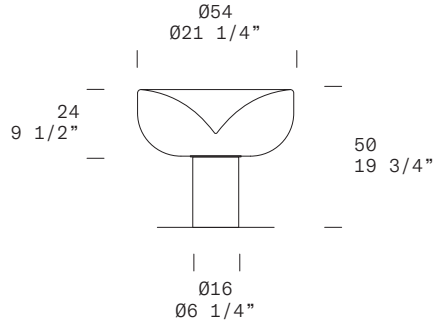

**AELLA T 54 - INDOOR**  
 Toso & Massari, 1968

upgraded LED and colors

USER REPLACEABLE LED

**LEUCOS®**

**TECHNICAL SHEET**

<b>MATERIALS</b>	Diffuser: Glass Structure: Brass
<b>DIMENSIONS</b>	Diffuser: $\varnothing 54$ cm h24cm [ $\varnothing 21$ 1/4" h9 1/2"] Base: $\varnothing 16$ cm h26cm [ $\varnothing 6$ 1/4" h10 1/4"] Cable lenght (E27): 190cm [74 3/4"] Cable lenght (LED): 250cm [98 3/8"]
<b>FINISHES (DIFFUSER + STRUCTURE)</b>	[1] Transparent + Glossy Chrome [2] Transparent + Glossy Warm White [3] Smoke Grey + Matte Gunmetal [4] Transparent + Vintage Brass
<b>LIGHT SOURCE</b>	LED 1 x 26,5W LED 3800lm (nominal) 3000K CRI $\geq$ 90 [E] LED 1 x 26,5W LED 3660lm (nominal) 2700K CRI $\geq$ 90 [E] E27 1 x 10W Retrofit LED (1 x max 100W Halogen Bulb)
<b>CONTROL</b>	Dimmer on cord
<b>MARKING</b>	DRY LOCATION
<b>PACKAGING</b>	Gross weight: 20,6kg - 0,340m <sup>3</sup> Dimensions: 40,8x40,8x26,2cm + 70x70x60cm
<b>ON REQUEST</b>	other combination colors

CONTROL	Dimmer on cord		
FINISH	SOURCE	CODE	GTIN (EAN CODE)
[1] Transparent + Glossy Chrome	E27**	0012030	8052011012840
[2] Transparent + Glossy Warm White	E27**	0012024	8052011012802
[3] Smoke Grey + Matte Gunmetal	E27**	0012027	8052011012826
[4] Transparent + Vintage Brass	E27**	0012022	8052011016022
[1] Transparent + Glossy Chrome	3000K LED 2700K LED	0011573 0011567	8052011012857 8052011012901
[2] Transparent + Glossy Warm White	3000K LED 2700K LED	0011542 0011538	8052011012864 8052011012918
[3] Smoke Grey + Matte Gunmetal	3000K LED 2700K LED	0011530 0011498	8052011012888 8052011012932
[4] Transparent + Vintage Brass	3000K LED 2700K LED	0011524 0011492	8052011016039 8052011016046
<b>NOTE</b>	**BULB INCLUDED		