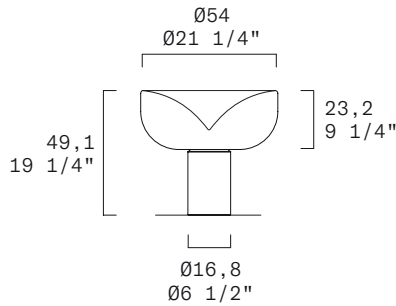

AELLA T 54 - INDOOR
Toso & Massari, 1968

REPLACEABLE LED

LEUCOS®

upgraded LED and colors

Discover more

TECHNICAL SHEET

MATERIALS	Diffuser: Glass Structure: Metal
DIMENSIONS	Diffuser: Ø54 cm H23,2 cm [Ø21 1/4" H9 1/4"] Base: Ø16,8 cm H25,9 cm [Ø6 1/2" H10 1/4"] Cable lenght: 200 cm [78 3/4"]
FINISHES (DIFFUSER + STRUCTURE)	[1] Trasparent with white spot + Matte White [2] Trasparent with white spot + Matte Black [3] Trasparent with white spot + Matte Gold [4] Shaded Burgundy + Matte White [5] Shaded Burgundy + Matte Black [6] Shaded Burgundy + Matte Gold [7] Smoke Grey + Matte White [8] Smoke Grey + Matte Black [9] Smoke Grey + Matte Gold
	<p>ON REQUEST</p> <p>[10] Transparent pulegoso with metal powder inclusion + Matte White [11] Transparent pulegoso with metal powder inclusion + Matte Black [12] Transparent pulegoso with metal powder inclusion + Matte Gold [13] Shaded White + Matte White [14] Shaded White + Matte Black [15] Shaded White + Matte Gold [16] White Shaded Pink + Matte White [17] White Shaded Pink + Matte Black [18] White Shaded Pink + Matte Gold [19] Alabaster with amber bands + Matte White [20] Alabaster with amber bands + Matte Black [21] Alabaster with amber bands + Matte Gold</p>
LIGHT SOURCE	LED 1 X 26,6W 4060lm (nominal) 3000K CRI≥90 LED 1 X 26,6W 3808lm (nominal) 2700K CRI≥90
CONTROL	Dimmer on cord
MARKING	DRY LOCATION
PACKAGING	Gross weight: 20,6kg - 0,340m3 Dimensions: 40,8x40,8x8cm + 70x70x60cm