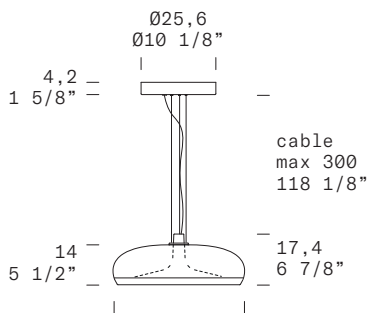

AURELIA S 45 - INDOOR
Patrick Jouin, 2021

upgraded colors

Discover more
045
Ø17 3/4"

TECHNICAL SHEET

MATERIALS	Diffuser: Blown Glass Structure: Metal
DIMENSIONS	Diffuser: Ø45 cm H14 cm [Ø17 3/4" H5 1/2"] Canopy: Ø25,6cm h4,2cm [Ø10 1/8" h1 5/8"] Cable lenght: 300 cm [118 1/8"]
FINISHES (DIFFUSER + STRUCTURE)	[1] Smoke Grey + Matte White [2] Smoke Grey + Vintage Brass [3] Smoke Grey + Matte Gunmetal [4] Shaded Burgundy + Matte White [5] Shaded Burgundy + Vintage Brass [6] Shaded Burgundy + Matte Gunmetal [7] Transparent water effect + Matte White [8] Transparent water effect + Vintage Brass [9] Transparent water effect + Matte Gunmetal [10] Blue water effect + Matte White [11] Blue water effect + Vintage Brass [12] Blue water effect + Matte Gunmetal [13] Transparent pulegoso with metal powder inclusion + Matte White [14] Transparent pulegoso with metal powder inclusion + Vintage Brass [15] Transparent pulegoso with metal powder inclusion + Matte Gunmetal
LIGHT SOURCE	Single or double switch and dimming Direct: LED 1 x 11,6W 1531lm (nominal) 3000K CRI≥90 [E] Indirect: LED 1 x 18W 1960lm (nominal) 3000K CRI≥90 [F] or Direct: LED 1 x 11,6W 1471lm (nominal) 2700K CRI≥90 [E] Indirect: LED 1 x 18W 1700lm (nominal) 2700K CRI≥90 [F]
CONTROL	Push-dim; 0/1-10V - Phase cut
MARKING	DRY LOCATION
PACKAGING	ross weight: 10,2kg - 0,180m³ Dimensions: 56x56x28cm (2 boxes)