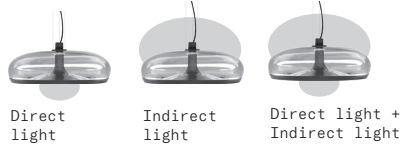

AURELIA S 45 - INDOOR
Patrick Jouin, 2021

upgraded colors

Discover more
045
Ø17 3/4"

TECHNICAL SHEET

MATERIALS	Diffuser: Blown Glass Structure: Metal
DIMENSIONS	Diffuser: Ø45 cm H14 cm [Ø17 3/4" H5 1/2"] Canopy: Ø25,6cm h4,2cm [Ø10 1/8" h1 5/8"] Cable lenght: 300 cm [118 1/8"]
FINISHES (DIFFUSER + STRUCTURE)	[1] Smoke Grey + Matte White [2] Smoke Grey + Vintage Brass [3] Smoke Grey + Matte Gunmetal [4] Shaded Burgundy + Matte White [5] Shaded Burgundy + Vintage Brass [6] Shaded Burgundy + Matte Gunmetal [7] Transparent water effect + Matte White [8] Transparent water effect + Vintage Brass [9] Transparent water effect + Matte Gunmetal [10] Blue water effect + Matte White [11] Blue water effect + Vintage Brass [12] Blue water effect + Matte Gunmetal [13] Transparent pulegoso with metal powder inclusion + Matte White [14] Transparent pulegoso with metal powder inclusion + Vintage Brass [15] Transparent pulegoso with metal powder inclusion + Matte Gunmetal
LIGHT SOURCE	Single or double switch and dimming Direct: LED 1 x 11,6W 1531lm (nominal) 3000K CRI≥90 [E] Indirect: LED 1 x 18W 1960lm (nominal) 3000K CRI≥90 [F] or Direct: LED 1 x 11,6W 1471lm (nominal) 2700K CRI≥90 [E] Indirect: LED 1 x 18W 1700lm (nominal) 2700K CRI≥90 [F]
CONTROL	Push-dim; 0/1-10V - Phase cut
MARKING	DRY LOCATION
PACKAGING	ross weight: 10,2kg - 0,180m³ Dimensions: 56x56x28cm (2 boxes)