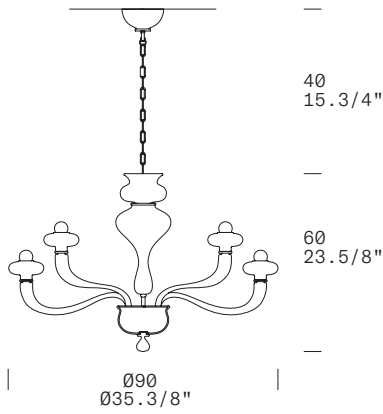

BOHEME L 12 - INDOOR
Oriano Favaretto, 2015

TECHNICAL SHEET

MATERIALS	Diffuser: Blown Glass Structure: Metal
DIMENSIONS	Diffuser: ø90cm h60cm [ø35 3/8" h23 5/8"]
FINISHES (DIFFUSER + STRUCTURE)	[1] Trasparent + Chrome [2] Smoke Grey + Chrome  [1]  [2]
LIGHT SOURCE	E14 12 x 5W Retrofit LED (12 x max 48W Halogen Bulb)
MARKING	DRY LOCATION   
PACKAGING	Gross weight: 40kg - 0,23m³ Dimensions: 71x53,5x20cm
NOTE	Free supplied chromed metal chain for extension (45cm - 17 3/4")

FINISH	SOURCE	CODE	GTIN (EAN CODE)
[1] Trasparent + Chrome	E14	0000784	8052011015889
[2] Smoke Grey + Chrome	E14	0000785	8052011015896

ACCESSORIES	L	CODE	GTIN (EAN CODE)
Chromed chain to extended	100 cm - 39 3/8"	8000027	8052011015902