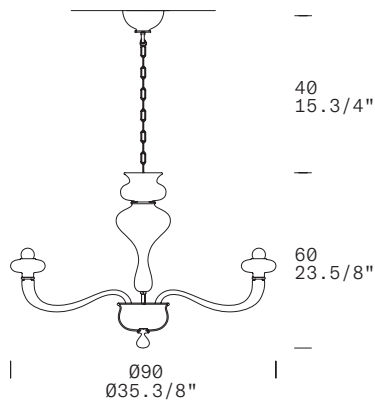

## TECHNICAL SHEET

MATERIALS	Diffuser: Blown Glass Structure: Metal
DIMENSIONS	Diffuser: ø90cm h60cm [ø35 3/8" h23 5/8"]
FINISHES (DIFFUSER + STRUCTURE)	[1] Trasparent + Chrome [2] Smoke Grey + Chrome  [1]  [2]
LIGHT SOURCE	E14 8 x 5W Retrofit LED (8 x max 48W Halogen Bulb)
MARKING	DRY LOCATION   IP20
PACKAGING	Gross weight: 17,6kg - 0,023m³ Dimensions: 71x53,5x30cm (2 boxes)
NOTE	Free supplied chromed metal chain for extension (45cm - 17 3/4")

FINISH	SOURCE	CODE	GTIN (EAN CODE)
[1] Trasparent + Chrome	E14	0000781	8052011015865
[2] Smoke Grey + Chrome	E14	0000782	8052011015872

ACCESSORIES	L	CODE	GTIN (EAN CODE)
Chromed chain to extended	100 cm - 39 3/8"	8000027	8052011015902