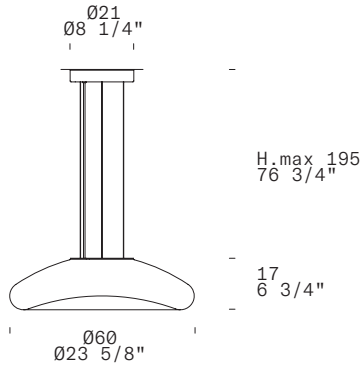

## TECHNICAL SHEET

MATERIALS	Diffuser: Blown Glass Structure: Metal
DIMENSIONS	Diffuser: 060cm h17cm [023 5/8" h6 3/4"] Canopy: 021cm [08 1/4"] Cable length: 190cm [74 3/4"]
FINISHES (DIFFUSER + STRUCTURE)	Transparent-Satin White + Gloss White 
LIGHT SOURCE	LED 2 x 13W 1800lm (nominal) 3000K CRI≥90
MARKING	DRY LOCATION   
PACKAGING	Dimensions: 32x30x12,3cm (box structure) 75,5x75,5x26cm (box diffusers)