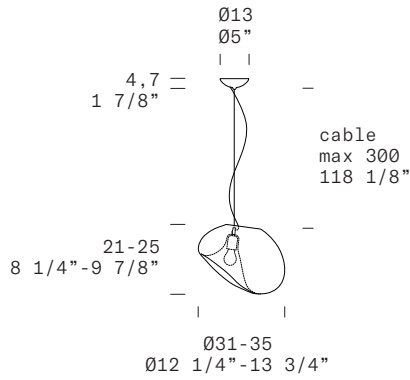

LIGHTBODY BOLD S - INDOOR
Jörg Hugo, 2021

new

TECHNICAL SHEET

MATERIALS	Diffuser: Glass Structure: Metal
DIMENSIONS	Diffuser: Ø31-35cm h21-25cm [Ø12 1/4"-13 3/4" h8 1/4"-9 7/8"] Canopy: Ø13cm h4,7cm [Ø5" h1 7/8"] Cable lenght: 300cm [118 1/8"]
FINISHES (DIFFUSER + STRUCTURE)	Transparent + Matte Black 
LIGHT SOURCE	E27 1 x 10W Retrofit LED (1 x max 43W Halogen Bulb)
MARKING	DRY LOCATION   
PACKAGING	Gross weight: 5kg - 0,06m³ Dimensions: 43,5x43,5x35cm