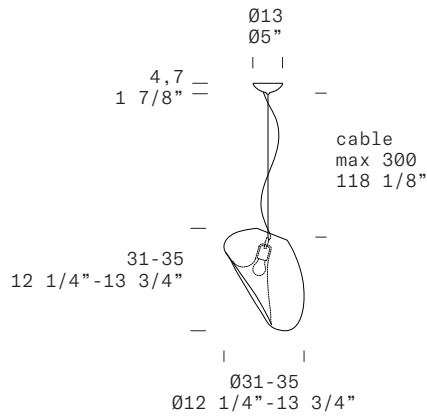

LIGHTBODY S - INDOOR
 Jörg Hugo, 2021

new

TECHNICAL SHEET

MATERIALS	Diffuser: Glass Structure: Metal
DIMENSIONS	Diffuser: $\varnothing 31-35$ cm h31-35cm [$\varnothing 12 \frac{1}{4}$ -13 $\frac{3}{4}$ " h12 $\frac{1}{4}$ "-13 $\frac{3}{4}$ "] Canopy: $\varnothing 13$ cm h4,7cm [$\varnothing 5$ " h1 $\frac{7}{8}$ "] Cable lenght: 300cm [118 $\frac{1}{8}$ "]
FINISHES (DIFFUSER + STRUCTURE)	Transparent + Matte Black 
LIGHT SOURCE	E27 1 x 10W Retrofit LED (1 x max 43W Halogen Bulb)
MARKING	DRY LOCATION   
PACKAGING	Gross weight: 5kg - 0,06m ³ Dimensions: 43,5x43,5x35cm

Front view

LEUCOS®

FINISH	SOURCE	CODE	GTIN (EAN CODE)
Transparent + Matte Black	E27	0011514	8052011012765
ACCESSORIES	COLOR	CODE	GTIN (EAN CODE)
Off centre kit 1	chrome nickel	8000150 8000151	8052011015698 8052011015704
Off centre kit 2	chrome nickel	8000135 8000136	8052011015728 8052011015711