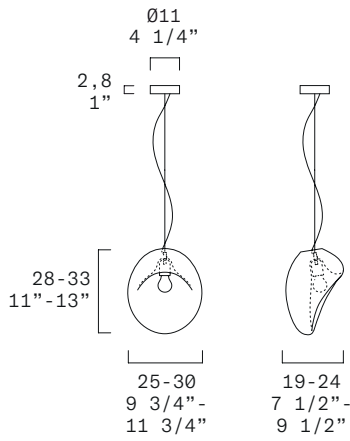

LIGHTBODY S - INDOOR

Jörg Hugo, 2021

Discover more

TECHNICAL SHEET

MATERIALS	Diffuser: Glass Structure: Metal
DIMENSIONS	Diffuser: 25-30cm H28-33cm [9 3/4"-11 3/4" H11"-13"] Canopy: Ø11cm H2,8cm [Ø4 1/4" H1"] Cable lenght: 300 cm [118 1/8"]
FINISHES (DIFFUSER + STRUCTURE)	[1] Transparent + Matte Chrome [2] Transparent with satin finish + Matte Chrome [3] Shaded Burgundy + Matte Chrome [4] Shaded White + Matte Chrome [5] Transparent Pink + Matte Chrome
LIGHT SOURCE	E27 1 x 10W Retrofit LED (1 x max 43W Halogen Bulb)
MARKING	DRY LOCATION
PACKAGING	Gross weight: 5kg - 0,06m3 Dimensions: 43,5x43,5x35cm