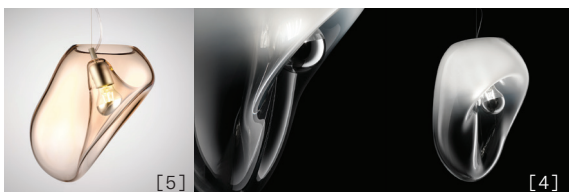

FINISH	SOURCE	CODE	
[1] Trasparent + Matte Chrome	E27	0012403	
[2] Trasparent with satin finish + Matte Chrome	E27	0012404	
[3] Shaded Burgundy + Matte Chrome	E27	0012405	
[4] Shaded White + Matte Chrome	E27	0012406	
[5] Trasparent Pink + Matte Chrome	E27	0012407	

Side view

Detail