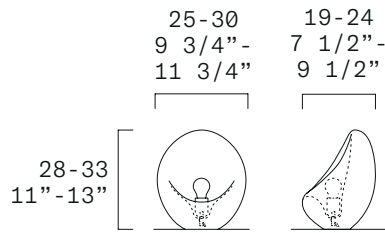

LIGHTBODY T - INDOOR

Jörg Hugo, 2021

upgraded colors

Discover
more

TECHNICAL SHEET

MATERIALS	Diffuser: Glass Structure: Metal
DIMENSIONS	Diffuser: 25-30 cm H28-33 cm [9 3/4" - 11" 3/4 H11" - 33"] Cable length: 200 cm [78 3/4"]
FINISHES (DIFFUSER + STRUCTURE)	[1] Trasparent + Matte Black [2] Trasparent with satin finish + Matte Black [3] Shaded Burgundy + Matte Black [4] Shaded White + Matte Black [5] Trasparent Pink + Matte Black
	  
LIGHT SOURCE	E27 1 x 10W Retrofit LED (1 x max 43W Halogen Bulb)
CONTROL	On-Off
MARKING	DRY LOCATION   
PACKAGING	Gross weight: 5kg - 0,06m3 Dimensions: 43,5x43,5x35cm