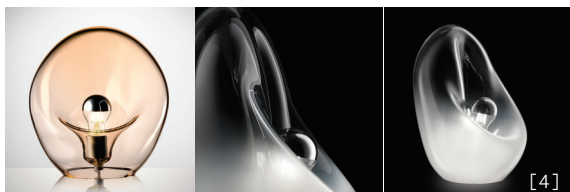

LIGHTBODY T - INDOOR

Jörg Hugo, 2021

upgraded colors

Discover
more

TECHNICAL SHEET

MATERIALS	Diffuser: Glass Structure: Metal
DIMENSIONS	Diffuser: 25-30 cm H28-33 cm [9 3/4" - 11" 3/4 H11" - 33"] Cable length: 200 cm [78 3/4"]
FINISHES (DIFFUSER + STRUCTURE)	[1] Trasparent + Matte Black [2] Trasparent with satin finish + Matte Black [3] Shaded Burgundy + Matte Black [4] Shaded White + Matte Black [5] Trasparent Pink + Matte Black
	  
LIGHT SOURCE	E27 1 x 10W Retrofit LED (1 x max 43W Halogen Bulb)
CONTROL	On-Off
MARKING	DRY LOCATION   
PACKAGING	Gross weight: 5kg - 0,06m3 Dimensions: 43,5x43,5x35cm

Front view

Detail

**LEUCOS®**

CONTROL	On-Off		
FINISH	SOURCE	CODE	UNIT PRICE vat excluded
[1] Trasparent + Matte Black	E27	0012195	
[2] Trasparent with satin finish + Matte Black	E27	0012395	
[3] Shaded Burgundy + Matte Black	E27	0012397	
[4] Shaded White + Matte Black	E27	0012399	
[5] Trasparent Pink + Matte Black	E27	0012401	