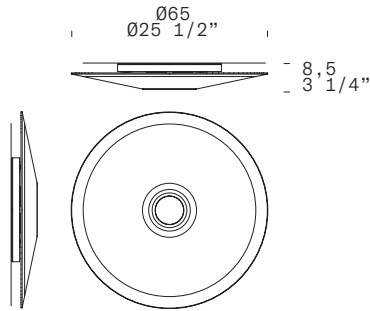

PLANET P-PL 65 - INDOOR
 Leucos Design Lab, 2008

LEUCOS®

TECHNICAL SHEET

MATERIALS	Diffuser: Slumpd and Screen-Printed Glass Structure: Metal
DIMENSIONS	Ø65cm h8,5cm [Ø25 1/2" h3 1/4"]
FINISHES (DIFFUSER + STRUCTURE)	Satin White + Chrome 
LIGHT SOURCE	G9 6 x 3W Retrofit LED [A+/D] (max 6 x 33W Halogen Bulb) LED 6 x 7,5W 6000lm (nominal) 3000K
CONTROL (LED version)	Push-dim; 1-10V; DALI
MARKING	DRY LOCATION  
PACKAGING	Gross weight: 10,2kg - 0,21m³ Dimensions: 81x81x32cm

FINISH	SOURCE	CODE	GTIN (EAN CODE)
Satin White + Chrome	G9	0003754	8052011015339

Wall view

Ceiling view

We reserve the right to change our product specifications.
Please visit www.leucos.com for the latest product information