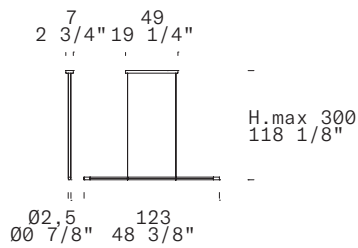

VOLTA S 120 - INDOOR
From, 2015

LEUCOS®

TECHNICAL SHEET

MATERIALS	Diffuser: Metracrylate (PMMA) Structure: Aluminium
DIMENSIONS	Diffuser: 123cm $\varnothing 2,5$ cm [48 3/8" $\varnothing 7/8$ "] Canopy: 49cm X 7cm [19 1/4" X 2 3/4"] Cable: 300cm [118 1/8"]
FINISHES (DIFFUSER + STRUCTURE)	[1] Satin Methacrylate + Matte White [2] Satin Methacrylate + Textured Black RAL 9004
	 [1]  [2]
LIGHT SOURCE	LED 1 x 23W 1950lm (nominal) 2700K CRI≥90
MARKING	DRY LOCATION   
PACKAGING	Gross weight: 2,4kg - 0,05m³ Dimensions: 164x16x18,5cm
NOTE	Push dimmer Patented hanging system: 360° rotation Cable Insulation Kit included