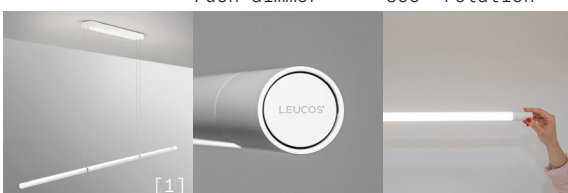

VOLTA S 120 - INDOOR
From, 2015

LEUCOS®

TECHNICAL SHEET

MATERIALS	Diffuser: Metracrylate (PMMA) Structure: Aluminium
DIMENSIONS	Diffuser: 123cm $\varnothing 2,5$ cm [48 3/8" $\varnothing 7/8$ "] Canopy: 49cm X 7cm [19 1/4" X 2 3/4"] Cable: 300cm [118 1/8"]
FINISHES (DIFFUSER + STRUCTURE)	[1] Satin Methacrylate + Matte White [2] Satin Methacrylate + Textured Black RAL 9004
	 [1]  [2]
LIGHT SOURCE	LED 1 x 23W 1950lm (nominal) 2700K CRI≥90
MARKING	DRY LOCATION   
PACKAGING	Gross weight: 2,4kg - 0,05m³ Dimensions: 164x16x18,5cm
NOTE	Push dimmer Patented hanging system: 360° rotation Cable Insulation Kit included

FINISH	SOURCE	CODE	GTIN (EAN CODE)
[1] Satin Methacrylate + Matte White	2700K LED	0004436	8052011016084
[2] Satin Methacrylate + Textured Black RAL 9004	2700K LED	0008311	8052011016091

Push dimmer 360° rotation