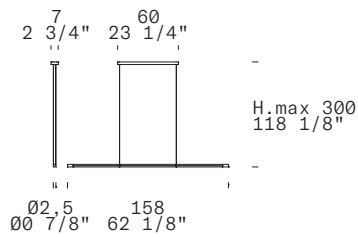

## TECHNICAL SHEET

MATERIALS	Diffuser: Metracrylate (PMMA) Structure: Aluminium
DIMENSIONS	Diffuser: 158cm Ø2,5cm [62 1/8" Ø0 7/8"] Canopy: 60cm X 7cm [23 1/4" X 2 3/4"] Cable: 300cm [118 1/8"]
FINISHES (DIFFUSER + STRUCTURE)	[1] Satin Methacrylate + Matte White [2] Satin Methacrylate + Textured Black RAL 9004
	 [1]  [2]
LIGHT SOURCE	LED 1 x 30W 2560lm (nominal) 2700K CRI≥90
MARKING	DRY LOCATION   
PACKAGING	Gross weight: 2,4kg - 0,05m³ Dimensions: 164x16x18,5cm
NOTE	Push dimmer Patented hanging system: 360° rotation Cable Insulation Kit included