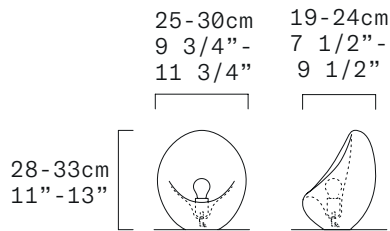

LIGHTBODY T - INDOOR

Jörg Hugo, 2021

LEUCOS

Discover more

TECHNICAL SHEET	
MATERIALS	Diffuser: Blown Glass Structure: Metal
DIMENSIONS	Diffuser: 25-30cm H28-33cm [9 3/4"-11 3/4" H11"-13"] Cable length: 185 cm [72 7/8"]
LIGHT SOURCE	E27 1 x 10W Retrofit LED
CONTROL	On-Off
MARKING	  
NET WEIGHT	4,2kg