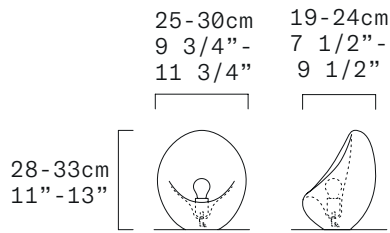

LIGHTBODY T - INDOOR

Jörg Hugo, 2021

LEUCOS

Discover more

[3]

TECHNICAL SHEET	
MATERIALS	Diffuser: Blown Glass Structure: Metal
DIMENSIONS	Diffuser: 25-30cm H28-33cm [9 3/4"-11 3/4" H11"-13"] Cable length: 185 cm [72 7/8"]
LIGHT SOURCE	E27 1 x 10W Retrofit LED
CONTROL	On-Off
MARKING	  
NET WEIGHT	4,2kg