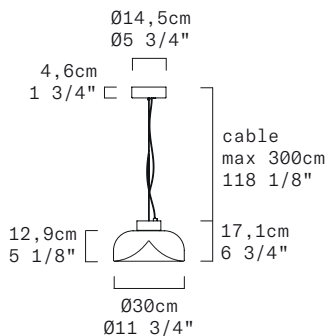

# LEUCOS

Upgraded

Discover more

REPLACEABLE LED

[2]

TECHNICAL SHEET	
MATERIALS	Diffuser: Blown Glass Structure: Metal
DIMENSIONS	Diffuser: Ø30 cm H12,9 cm [Ø11 3/4" H5 1/8"] Canopy: Ø14,5 cm H4,6 cm [Ø5 3/4" H1 3/4"] Cable length: 300 cm [118 1/8"]
CANOPY	Matte white
LIGHT SOURCE	LED 1 X 11,9W 1635lm (nominal) 3000K CRI≥90 LED 1 X 11,9W 1535lm (nominal) 2700K CRI≥90
DIMMING PROTOCOL	Push-dim; 0/1-10V; Dali
MARKING	DRY LOCATION   
WEIGHT	Net Weight: 3,7kg