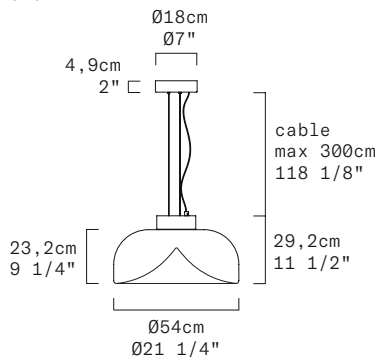

AELLA S 54 - INDOOR

Toso & Massari, 2016

Upgraded

Discover more

REPLACEABLE LED

LEUCOS

TECHNICAL SHEET	
MATERIALS	Diffuser: Blown Glass Structure: Metal
DIMENSIONS	Diffuser: $\varnothing 54\text{ cm}$ H $23,2\text{ cm}$ [$\varnothing 21\ 1/4\text{''}$ H $9\ 1/8\text{''}$] Canopy: $\varnothing 18\text{ cm}$ H $4,9\text{cm}$ [$\varnothing 7\ 3/32\text{''}$ H $1\ 15/16\text{''}$] Cable lenght: 300 cm [$118\ 1/8\text{''}$]
CANOPY	Matte white
LIGHT SOURCE	LED 1 X 26,6W 4060lm (nominal) 3000K CRI \geq 90 LED 1 X 26,6W 3808lm (nominal) 2700K CRI \geq 90
DIMMING PROTOCOL	Push-dim; 0/1-10V; Dali
MARKING	DRY LOCATION
WEIGHT	Net weight: 13kg