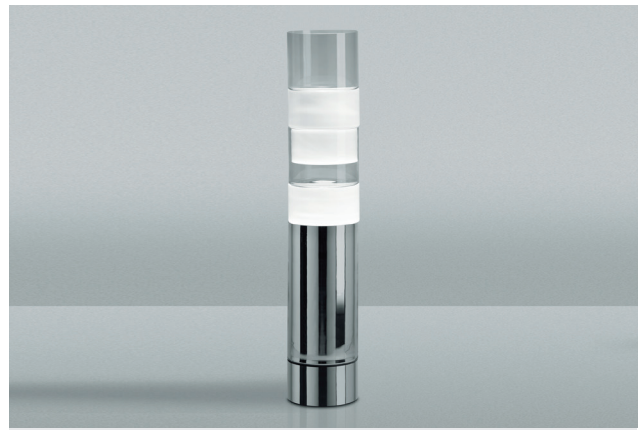

STACKING B TR - INDOOR

Rockwell Group, 2007

LEUCOS

Discover more

TECHNICAL SHEET		
MATERIALS	Diffuser: Blown Glass Structure: Metal	
DIMENSIONS	Diffuser: Ø23cm h115cm [Ø9" h45 1/4"] Cable lenght: 220cm [86 5/8"]	
LIGHT SOURCE	GU10 4 x 7W Retrofit LED	
DIMMING PROTOCOL	Dimmer on cord	
MARKNG	DRY LOCATION   	
WEIGHT	Net weight: 29kg	
DIMMING PROTOCOL	Dimmer on cord	
FINISH (DIFFUSER + STRUCTURE)	SOURCE	CODE
Smoke Grey, White, Smoke Grey, White, Mirror + Chrome	GU10	0004096
NOTE	Light bulbs not included	