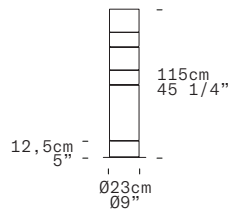

STACKING B TR - INDOOR

Rockwell Group, 2007

LEUCOS

Discover more

TECHNICAL SHEET		
MATERIALS	Diffuser: Blown Glass Structure: Metal	
DIMENSIONS	Diffuser: Ø23cm h115cm [Ø9" h45 1/4"] Cable lenght: 220cm [86 5/8"]	
LIGHT SOURCE	GU10 4 x 7W Retrofit LED	
DIMMING PROTOCOL	Dimmer on cord	
MARKNG	DRY LOCATION   	
WEIGHT	Net weight: 29kg	
DIMMING PROTOCOL	Dimmer on cord	
FINISH (DIFFUSER + STRUCTURE)	SOURCE	CODE
Smoke Grey, White, Smoke Grey, White, Mirror + Chrome	GU10	0004096
NOTE	Light bulbs not included	