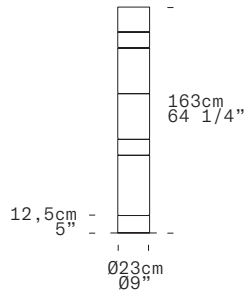

# LEUCOS

Discover more

TECHNICAL SHEET		
MATERIALS	Diffuser: Blown Glass Structure: Metal	
DIMENSIONS	Diffuser: Ø23cm h163cm [Ø9" h64 1/4"] Cable lenght: 220cm [86 5/8"]	
LIGHT SOURCE	GU10 4 x 7W Retrofit LED	
DIMMING PROTOCOL	Dimmer on cord	
MARKNG	DRY LOCATION   	
WEIGHT	Net weight: 36,7g	
DIMMING PROTOCOL	Dimmer on cord	
FINISH (DIFFUSER + STRUCTURE)	SOURCE	CODE
Smoke Grey, White, Amber, Tobacco, White, Amber + Gold	GU10	0004098
NOTE	Light bulbs not included	