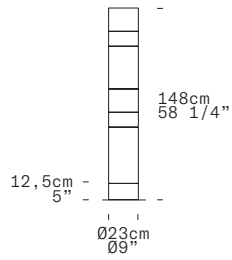

STACKING D TR - INDOOR

Rockwell Group, 2007

LEUCOS

Discover more

TECHNICAL SHEET	
MATERIALS	Diffuser: Blown Glass Structure: Metal
DIMENSIONS	Diffuser: Ø23cm h148cm [Ø9" h58 1/4"] Cable lenght: 220cm [86 5/8"]
LIGHT SOURCE	GU10 4 X 7W Retrofit LED
DIMMING PROTOCOL	Dimmer on cord
MARKNG	DRY LOCATION   
WEIGHT	Gross weight: 30,2kg