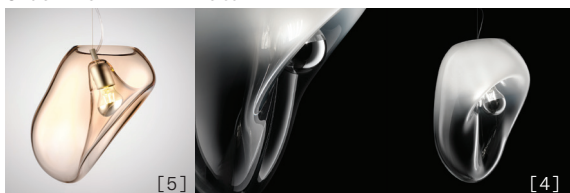

FINISH	SOURCE	CODE
[1] Trasparent + Matte Chrome	E27	0012403
[2] Trasparent with satin finish + Matte Chrome	E27	0012404
[3] Shaded Burgundy + Matte Chrome	E27	0012405
[4] Shaded White + Matte Chrome	E27	0012406
[5] Trasparent Pink + Matte Chrome	E27	0012407

Side view

Detail