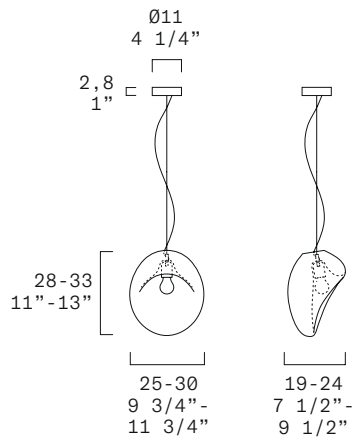

LIGHTBODY S - INDOOR

Jörg Hugo, 2021

Discover more

TECHNICAL SHEET

MATERIALS	Diffuser: Glass Structure: Metal
DIMENSIONS	Diffuser: 25-30cm H28-33cm [9 3/4"-11 3/4" H11"-13"] Canopy: $\varnothing 11$ cm H2,8cm [$\varnothing 4$ 1/4" H1"] Cable lenght: 300 cm [118 1/8"]
FINISHES (DIFFUSER + STRUCTURE)	[1] Transparent + Matte Chrome [2] Transparent with satin finish + Matte Chrome [3] Shaded Burgundy + Matte Chrome [4] Shaded White + Matte Chrome [5] Transparent Pink + Matte Chrome
COLOR CANOPY	Matt white
LIGHT SOURCE	E27 1 x 10W Retrofit LED (1 x max 43W Halogen Bulb)
MARKING	DRY LOCATION
PACKAGING	Gross weight: 5kg - 0,06m3 Dimensions: 43,5x43,5x35cm