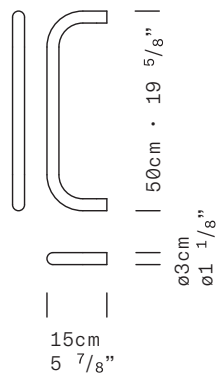

<b>MATERIALS</b>	Aluminum
<b>DIMENSIONS</b>	Diffuser: $\varnothing 41\text{cm}$ h43cm [ $\varnothing 16 \frac{1}{8}''$ h16 $\frac{7}{8}''$ ] Cable lenght: 500cm [196 $\frac{7}{8}''$ ] + 150cm [59"] push dimmer
<b>LIGHT SOURCE</b>	LED 1 x 45W 6691lm 3000K or 6433lm 2700K CRI $\geq$ 90 (user replaceable) [E] MacAdam 3-step  *All LED lamps are available in either 2700K or 3000K
<b>MARKING</b>	   DRY LOCATION

## GRIP MOUNT

L50 CM [19  $\frac{5}{8}"$ ]