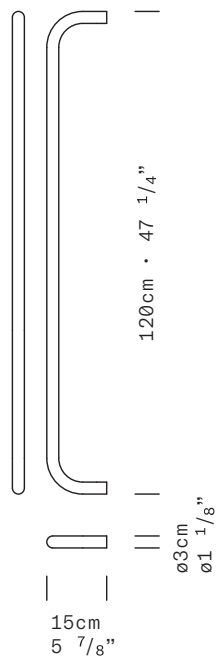

GRIP MOUNT

L120 CM [47 $\frac{1}{4}"$]

ACCESSORIES	FINISH	CODE	EAN code
AUTOPOLE	anodized aluminum	8000320	8052011011775
GRIP MOUNT 50 CM	polished anodized metal	8000321	8052011011782
GRIP MOUNT 120 CM	polished anodized metal	8000322	8052011011799

We reserve the right to change our product specifications.
Please visit www.leucos.com for the latest product information