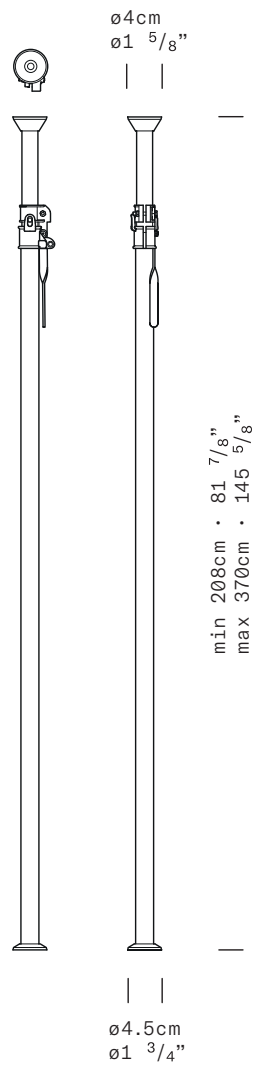

<b>MATERIALS</b>	Aluminum
<b>DIMENSIONS</b>	Diffuser: $\varnothing 41\text{cm}$ h43cm [ $\varnothing 16 \frac{1}{8}''$ h16 $\frac{7}{8}''$ ] Cable lenght: 500cm [196 $\frac{7}{8}''$ ] + 150cm [59"] push dimmer
<b>LIGHT SOURCE</b>	LED 1 x 45W 6691lm 3000K or 6433lm 2700K CRI $\geq$ 90 (user replaceable) [E] MacAdam 3-step  *All LED lamps are available in either 2700K or 3000K
<b>MARKING</b>	   DRY LOCATION

CONTROL	FINISH	CODE	EAN code
Dimmer (push-dim)	matte white	0011300	8052011013595
	matte black	0011301	8052011013601
	matte amarant red	0011302	8052011013618
	matte mica blue	0011303	8052011013625
	matte sablé grey	0011304	8052011013632
	rust brown	0011305	8052011013649
LED MODULE OPTIONS	2700K LED	8000310	included*
	3000K LED	8000311	included*

## GRIP MOUNT

L50 CM [19  $\frac{5}{8}"$ ]

## GRIP MOUNT

L120 CM [47  $\frac{1}{4}"$ ]

ACCESSORIES	FINISH	CODE	EAN code
AUTOPOLE	anodized aluminum	8000320	8052011011775
GRIP MOUNT 50 CM	polished anodized metal	8000321	8052011011782
GRIP MOUNT 120 CM	polished anodized metal	8000322	8052011011799