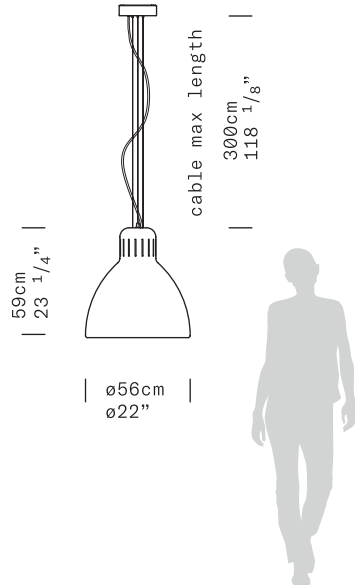

JJ GREAT - Pendant

MATERIALS Aluminum

DIMENSIONS Diffuser: ø56cm h59cm [ø22" h23 1/4"]
 Canopy: ø20cm h5.6cm [ø7 7/8" h2 1/4"]
 Cable length: 300cm [118 1/8"]

LIGHT SOURCE LED 1 x 45W 6691lm 3000K or 6433lm
 2700K CRI≥90 (user replaceable) [E]
 MacAdam 3-step

*All LED lamps are available in either
 2700K or 3000K

MARKING DRY LOCATION

CONTROL	FINISH	CODE	EAN code
Push-dim; 0/1-10V; DALI	matte white	0011170	8052011013939
	matte black	0011171	8052011013946
	matte amarant red	0011281	8052011013953
	matte mica blue	0011282	8052011013960
	matte sablé grey	0011283	8052011013977
	rust brown	0011284	8052011013984
LED MODULE OPTIONS	2700K LED	8000334	included*
	3000K LED	8000328	included*