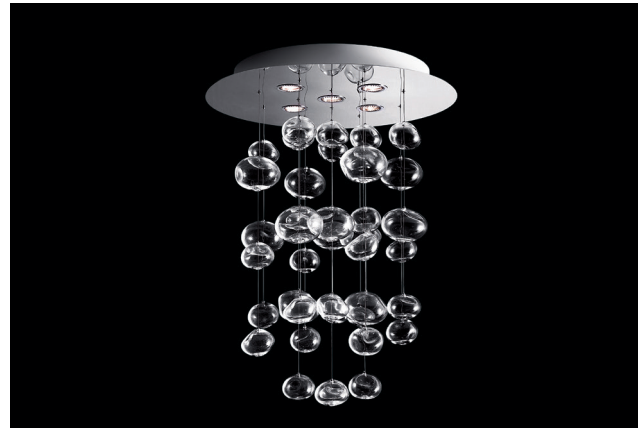

ETHER S - INDOOR

Patrick Jouin, 2007

LEUCOS

Discover more

TECHNICAL SHEET

MATERIALS Diffuser: Borosilicate Blown Glass
Structure: Steel

DIMENSIONS Diffuser: 60cm h85cm [23 5/8" h33 1/2"]
Canopy: 47cm h6cm [18 1/2" h2 3/8"]

LIGHT SOURCE GU10 5 x 7W Retrofit LED

MARKING DRY LOCATION   

WEIGHT Net weight: 12,60kg

ON REQUEST Special Versions

FINISH (DIFFUSER + STRUCTURE)

SOURCE

CODE

Transparent + Polished Steel