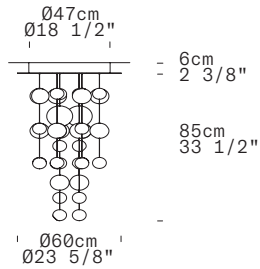

ETHER S - INDOOR

Patrick Jouin, 2007

LEUCOS

Discover more

TECHNICAL SHEET

MATERIALS Diffuser: Borosilicate Blown Glass
Structure: Steel

DIMENSIONS Diffuser: 60cm h85cm [23 5/8" h33 1/2"]
Canopy: 47cm h6cm [18 1/2" h2 3/8"]

LIGHT SOURCE GU10 5 x 7W Retrofit LED

MARKING DRY LOCATION   

WEIGHT Net weight: 12,60kg

ON REQUEST Special Versions

FINISH (DIFFUSER + STRUCTURE)

SOURCE

CODE

Transparent + Polished Steel