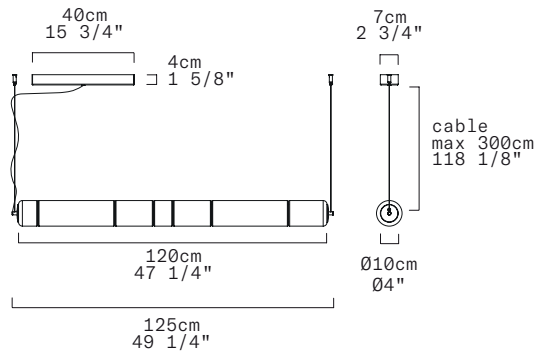

STACKING S 120 H - INDOOR

David Rockwell, 2023

LEUCOS

Discover more

REPLACEABLE LED

TECHNICAL SHEET	
MATERIALS	Diffuser: Blown Borosilicate Glass Structure: Aluminum
DIMENSIONS	Diffuser: Ø10cm L120cm [Ø4" 47 1/4"] Canopy: 40cm x 7cm x H4cm [15 3/4" x 2 3/4" x H1 5/8"] Cable lenght: 300cm [118 1/8"]
CANOPY	Matte white
LIGHT SOURCE	5 X LED STRIP 24V 28,75W (total) 3306 lm (nominal) 3000K CRI≥90 5 X LED STRIP 24V 28,75W (total) 3162 lm (nominal) 2700K CRI≥90
DIMMING PROTOCOL	Push-dim; 0/1-10V, DALI
MARKING	DRY LOCATION  
WEIGHT	Net weight: 5,6 kg

Ⓢ Standard version (supplied with canopy & driver)

DIMMING PROTOCOL	Push-dim; 0/1-10V, DALI	
FINISH (DIFFUSER + STRUCTURE)	SOURCE	CODE
Transparent + Anodized Aluminum	LED 3000K	0012360
	LED 2700K	0012383