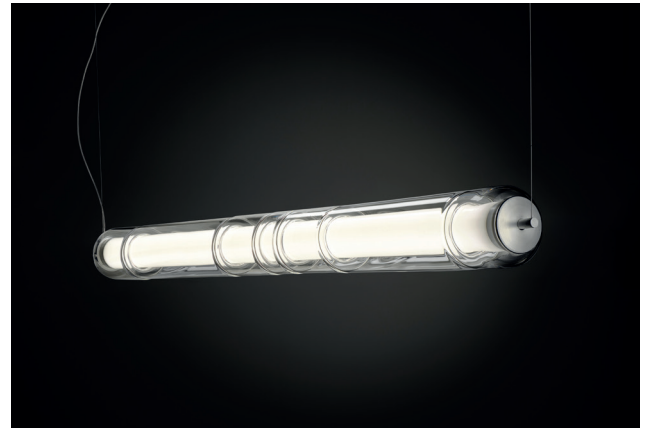

STACKING S 120 H - INDOOR

David Rockwell, 2023

LEUCOS

Discover more

REPLACEABLE LED

TECHNICAL SHEET	
MATERIALS	Diffuser: Blown Borosilicate Glass Structure: Aluminum
DIMENSIONS	Diffuser: Ø10cm L120cm [Ø4" 47 1/4"] Canopy: 40cm x 7cm x H4cm [15 3/4" x 2 3/4" x H1 5/8"] Cable lenght: 300cm [118 1/8"]
CANOPY	Matte white
LIGHT SOURCE	5 X LED STRIP 24V 28,75W (total) 3306 lm (nominal) 3000K CRI≥90 5 X LED STRIP 24V 28,75W (total) 3162 lm (nominal) 2700K CRI≥90
DIMMING PROTOCOL	Push-dim; 0/1-10V, DALI
MARKING	DRY LOCATION  
WEIGHT	Net weight: 5,6 kg

Ⓢ Standard version (supplied with canopy & driver)

DIMMING PROTOCOL	Push-dim; 0/1-10V, DALI	
FINISH (DIFFUSER + STRUCTURE)	SOURCE	CODE
Transparent + Anodized Aluminum	LED 3000K	0012360
	LED 2700K	0012383

Ⓢ Class 3 version installation with remote driver (supplied without canopy & driver)

DIMMING PROTOCOL	Driver and canopy not included	
FINISH (DIFFUSER + STRUCTURE)	SOURCE	CODE
Transparent + Anodized Aluminum	LED 3000K	0013253
	LED 2700K	0013254