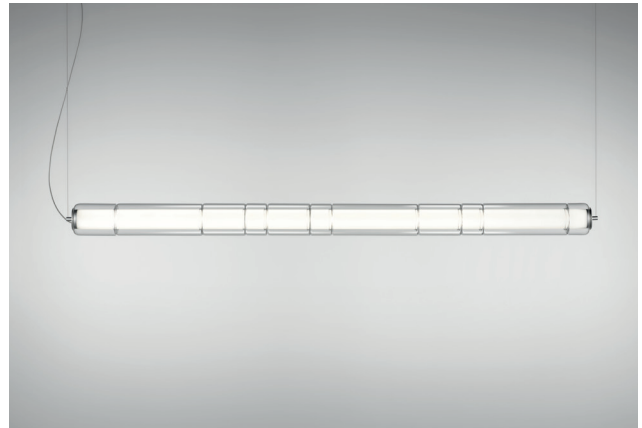

# STACKING S 180 H - INDOOR

David Rockwell, 2023

# LEUCOS

Discover more

REPLACEABLE LED

TECHNICAL SHEET	
MATERIALS	Diffuser: Blown Borosilicate Glass Structure: Aluminum
DIMENSIONS	Diffuser: Ø10cm L180cm [Ø4" 70 7/8"] Canopy: 40cm x 7cm x H4cm [15 3/4" x 2 3/4" x H1 5/8"] Cable lenght: 300cm [118 1/8"]
CANOPY	Matte white
LIGHT SOURCE	5 X LED STRIP 24V 43,75W (total) 5031 lm (nominal) 3000K CRI≥90 5 X LED STRIP 24V 43,75W (total) 4812 lm (nominal) 2700K CRI≥90
DIMMING PROTOCOL	Push-dim; 0/1-10V, DALI
MARKING	DRY LOCATION  
WEIGHT	Net weight: 10kg

## ⊕ Standard version (supplied with canopy & driver)

DIMMING PROTOCOL	Push-dim; 0/1-10V, DALI	
FINISH (DIFFUSER + STRUCTURE)	SOURCE	CODE
Transparent + Anodized Aluminium	LED 3000K	0012296
	LED 2700K	0012380