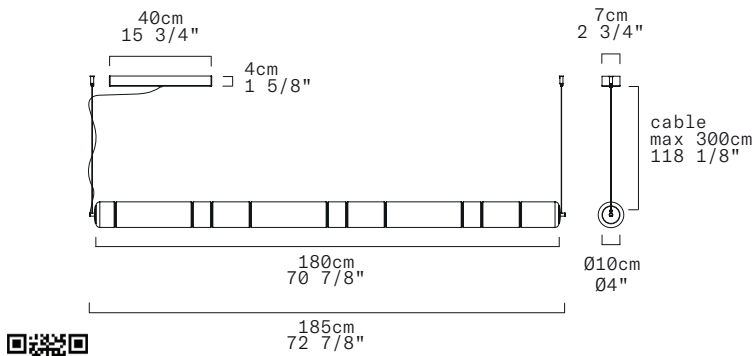

# LEUCOS

Discover more

REPLACEABLE LED

TECHNICAL SHEET	
MATERIALS	Diffuser: Blown Borosilicate Glass Structure: Aluminum
DIMENSIONS	Diffuser: Ø10cm L180cm [Ø4" 70 7/8"] Canopy: 40cm x 7cm x H4cm [15 3/4" x 2 3/4" x H1 5/8"] Cable lenght: 300cm [118 1/8"]
CANOPY	Matte white
LIGHT SOURCE	5 X LED STRIP 24V 43,75W (total) 5031 lm (nominal) 3000K CRI≥90 5 X LED STRIP 24V 43,75W (total) 4812 lm (nominal) 2700K CRI≥90
DIMMING PROTOCOL	Push-dim; 0/1-10V, DALI
MARKING	DRY LOCATION  
WEIGHT	Net weight: 10kg