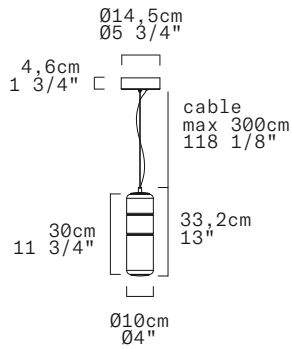

# LEUCOS

Discover more

REPLACEABLE LED

TECHNICAL SHEET	
MATERIALS	Diffuser: Blown Borosilicate Glass Structure: Aluminum
DIMENSIONS	Diffuser: Ø10cm H30cm [Ø4" H11 3/4"] Canopy: Ø14,5cm H4,6cm [Ø5 3/4" H1 3/4"] Cable length: 300cm [118 1/8"]
CANOPY	Matte white
LIGHT SOURCE	5 X LED STRIP 24V 6,25W (total) 718 lm (nominal) 3000K CRI≥90 5 X LED STRIP 24V 6,25W (total) 687 lm (nominal) 2700K CRI≥90
DIMMING PROTOCOL	Push-dim; 0/1-10V, DALI
MARKING	DRY LOCATION  
WEIGHT	Net weight: 2,3kg

## Standard version (supplied with canopy & driver)

DIMMING PROTOCOL	Push-dim; 0/1-10V, DALI	
FINISH (DIFFUSER + STRUCTURE)	SOURCE	CODE
Transparent + Anodized Aluminum	LED 3000K	0012361
	LED 2700K	0012392