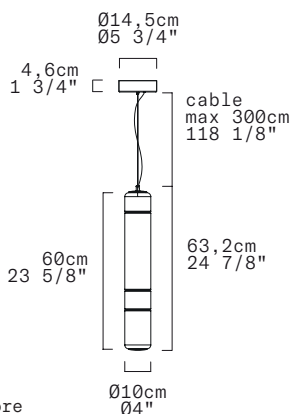

STACKING S 60 V - INDOOR

David Rockwell, 2023

LEUCOS

Discover more