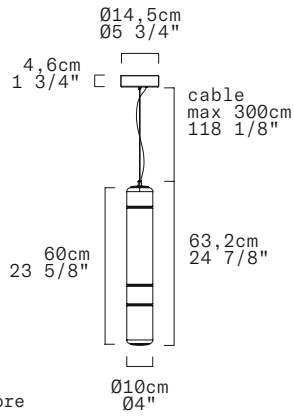

STACKING S 60 V - INDOOR

David Rockwell, 2023

LEUCOS

Discover more

REPLACEABLE LED

| TECHNICAL SHEET | |
|------------------|--|
| MATERIALS | Diffuser: Blown Borosilicate Glass Structure: Aluminum |
| DIMENSIONS | Diffuser: Ø10cm H60cm [Ø4" 23 5/8"] Canopy: Ø14,5cm H4,6cm [Ø5 3/4" 1 3/4"] Cable length: 300cm [118 1/8"] |
| CANOPY | Matte white |
| LIGHT SOURCE | 5 X LED STRIP 24V 13,75W (total) 1581 lm (nominal) 3000K CRI≥90 5 X LED STRIP 24V 13,75W (total) 1512 lm (nominal) 2700K CRI≥90 |
| DIMMING PROTOCOL | Push-dim; 0/1-10V, DALI |
| MARKING | DRY LOCATION   |
| WEIGHT | Net weight: 3,2kg |

Standard version (supplied with canopy & driver)

| DIMMING PROTOCOL | Push-dim; 0/1-10V, DALI | |
|---------------------------------|-------------------------|---------|
| FINISH (DIFFUSER + STRUCTURE) | SOURCE | CODE |
| Transparent + Anodized Aluminum | LED 3000K | 0012362 |
| | LED 2700K | 0012389 |