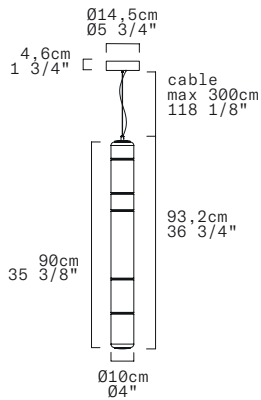

STACKING S 90 V - INDOOR

David Rockwell, 2023

LEUCOS

Discover more

REPLACEABLE LED

TECHNICAL SHEET

MATERIALS	Diffuser: Blown Borosilicate Glass Structure: Aluminum	
DIMENSIONS	Diffuser: Ø10cm H90cm [Ø4" 35 3/8"] Canopy: Ø14,5cm H4,6cm [Ø5 3/4" H1 3/4"] Cable length: 300cm [118 1/8"]	
CANOPY	Matte white	
LIGHT SOURCE	5 X LED STRIP 24V 21,25W (total) 2443 lm (nominal) 3000K CRI≥90 5 X LED STRIP 24V 21,25W (total) 2337 lm (nominal) 2700K CRI≥90	
DIMMING PROTOCOL	Push-dim; 0/1-10V, DALI	
MARKING	DRY LOCATION  	
WEIGHT	Net weight: 4,3kg	

Standard version (supplied with canopy & driver)

DIMMING PROTOCOL	Push-dim; 0/1-10V, DALI	
FINISH (DIFFUSER + STRUCTURE)	SOURCE	CODE
Transparent + Anodized Aluminum	LED 3000K	0012363
	LED 2700K	0012386