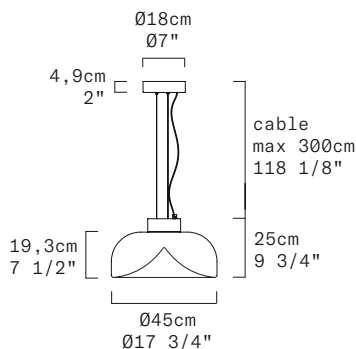

AELLA S 45 - INDOOR

Toso & Massari, 2023

LEUCOS

New

Discover more

REPLACEABLE LED

| TECHNICAL SHEET | |
|------------------|---|
| MATERIALS | Diffuser: Blown Glass Structure: Metal |
| DIMENSIONS | Diffuser: Ø45 cm H19,3 cm [Ø17 3/4" H7 1/2"] Canopy: Ø18 cm H4,9cm [Ø7" H2"] Cable lenght: 300 cm [118 1/8"] |
| CANOPY | Matte white |
| LIGHT SOURCE | LED 1 X 16,6W 2624lm (nominal) 3000K CRI≥90 LED 1 X 16,6W 2461lm (nominal) 2700K CRI≥90 |
| DIMMING PROTOCOL | Push-dim; 0/1-10V; Dali |
| MARKING | DRY LOCATION |
| WEIGHT | Net weight: 7,8kg |