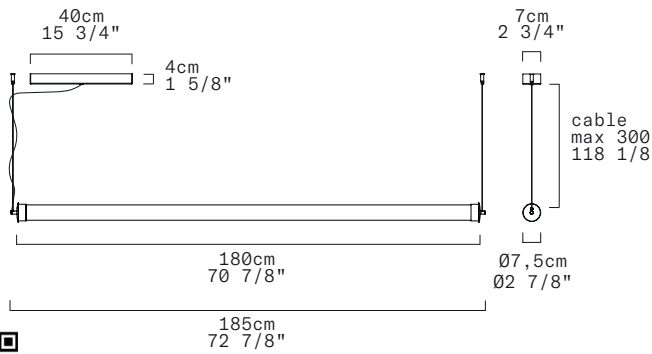

STACKING S 180 H NAKED - INDOOR

David Rockwell, 2023

LEUCOS

Discover more

REPLACEABLE LED

TECHNICAL SHEET

MATERIALS	Diffuser: Borosilicate Glass Structure: Aluminum	
DIMENSIONS	Diffuser: Ø7,5cm L180cm [Ø2 7/8" L70 7/8"] Canopy: 40cm x 7cm x H4cm [15 3/4" x 2 3/4" x H1 5/8"] Cable lenght: 300cm [118 1/8"]	
CANOPY	Matte white	
LIGHT SOURCE	5 X LED STRIP 24V 43,75W (total) 5031 lm (nominal) 3000K CRI≥90 5 X LED STRIP 24V 43,75W (total) 4812 lm (nominal) 2700K CRI≥90	
DIMMING PROTOCOL	Push-dim; 0/1-10V, DALI	
MARKING	DRY LOCATION  	
WEIGHT	Net weight: 5kg	

Standard version (supplied with canopy & driver)

DIMMING PROTOCOL	Push-dim; 0/1-10V, DALI	
FINISH (DIFFUSER + STRUCTURE)	SOURCE	CODE
White + Anodized Aluminum	LED 3000K	0012431
	LED 2700K	0012432

Class 3 version installation with remote driver (supplied without canopy & driver)