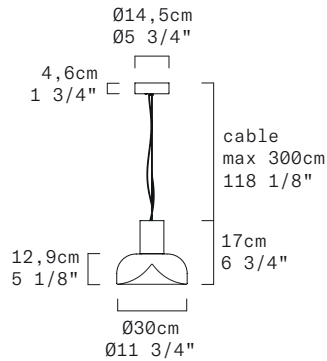

AELLA S 30 L - INDOOR

Toso & Massari, 2016

LEUCOS

Upgraded

Discover more

REPLACEABLE LED

[1]

TECHNICAL SHEET	
MATERIALS	Diffuser: Blown Glass Structure: Metal
DIMENSIONS	Diffuser: Ø30 cm H12,9 cm [Ø11 3/4" H5 1/8"] Canopy: Ø14,5 cm H4,6cm [Ø5 3/4" H1 3/4"] Cable length: 300 cm [118 1/8"]
CANOPY	Matte white
LIGHT SOURCE	LED 1 X 11,9W 1635lm (nominal) 3000K CRI≥90 LED 1 X 11,9W 1535lm (nominal) 2700K CRI≥90
DIMMING PROTOCOL	Push-dim; 0/1-10V; Dali
MARKING	DRY LOCATION  
WEIGHT	Net weight: 3,8kg