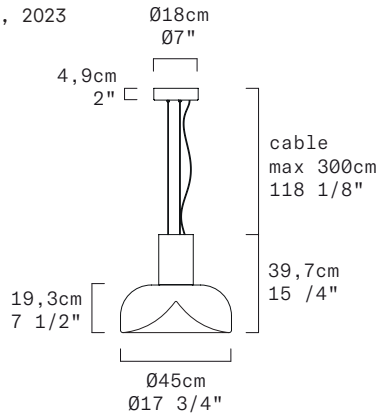

AELLA S 45 L - INDOOR

Toso & Massari, 2023

New

Discover more

REPLACEABLE LED

LEUCOS

[13]

TECHNICAL SHEET	
MATERIALS	Diffuser: Blown Glass Structure: Metal
DIMENSIONS	Diffuser: H19,3 cm Ø45 cm [7 1/2" Ø17 3/4"] Canopy: Ø18 cm H4,9cm [Ø7" H2"] Cable lenght: 300 cm [118 1/8"]
CANOPY	Matte white
LIGHT SOURCE	LED 1 X 16,6W 2624lm (nominal) 3000K CRI≥90 LED 1 X 16,6W 2461lm (nominal) 2700K CRI≥90
DIMMING PROTOCOL	Push-dim; 0/1-10V; Dali
MARKING	DRY LOCATION
WEIGHT	Net weight: 8,15kg