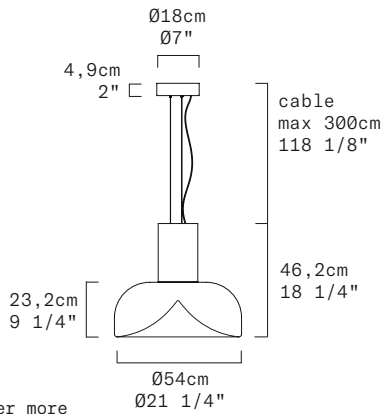

AELLA S 54 L - INDOOR

Toso & Massari, 2016

LEUCOS

Upgraded

Discover more

REPLACEABLE LED

[5]

TECHNICAL SHEET	
MATERIALS	Diffuser: Blown Glass Structure: Metal
DIMENSIONS	Diffuser: Ø54 cm H23,2 cm [Ø21 1/4" H9 1/4"] Canopy: Ø18 cm H4,9cm [Ø7" H2"] Cable lenght: 300 cm [118 1/8"]
CANOPY	Matte white
LIGHT SOURCE	LED 1 X 26,6W 4060lm (nominal) 3000K CRI≥90 LED 1 X 26,6W 3808lm (nominal) 2700K CRI≥90
DIMMING PROTOCOL	Push-dim; 0/1-10V; Dali
MARKING	DRY LOCATION   IP20
WEIGHT	Net weight: 13,9kg