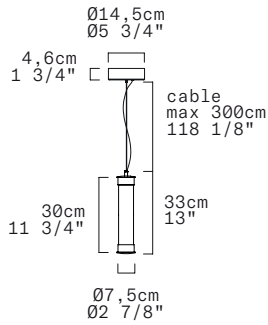

STACKING S 30 V NAKED - INDOOR

David Rockwell, 2023

LEUCOS

Discover more

REPLACEABLE LED

TECHNICAL SHEET	
MATERIALS	Diffuser: Polymethacrylate Structure: Aluminum
DIMENSIONS	Diffuser: Ø7,5cm H30cm [Ø2 7/8" H11 3/4"] Canopy: Ø14,5cm H4,6cm [Ø5 3/4" 1 3/4"] Cable lenght: 300cm [118 1/8"]
CANOPY	Matte white
LIGHT SOURCE	5 X LED STRIP 24V 6,25W (total) 718 lm (nominal) 3000K CRI≥90 5 X LED STRIP 24V 6,25W (total) 687 lm (nominal) 2700K CRI≥90
DIMMING PROTOCOL	Push-dim; 0/1-10V, DALI
MARKING	DRY LOCATION  
WEIGHT	Net weight: 1,7kg

Standard version (supplied with canopy & driver)

DIMMING PROTOCOL	Push-dim; 0/1-10V, DALI	
FINISH (DIFFUSER + STRUCTURE)	SOURCE	CODE
White + Anodized Aluminum	LED 3000K	0012439
	LED 2700K	0012440

Class 3 version installation with remote driver (supplied without canopy & driver)