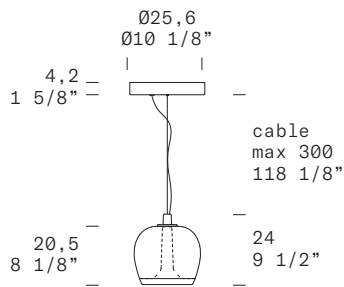

AURELIA BOLD S 22 - INDOOR

Patrick Jouin, 2021

upgraded colors