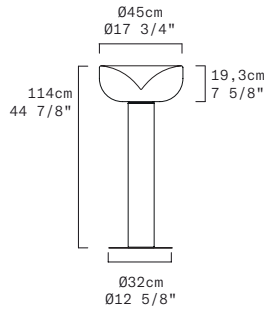

NEW

Discover more

REPLACEABLE LED

TECHNICAL SHEET

MATERIALS	Diffuser: Blown Glass Structure: Metal
DIMENSIONS	Diffuser: 045 cm H19,3 cm [017 3/4" H7 5/8"] Base: 032cm H94,7cm [012 5/8" H37 1/4"] Cable lenght: 230 cm [90 1/2"]
LIGHT SOURCE	LED 1 X 16,6W 2556lm (nominal) 3000K CRI≥90 LED 1 X 16,6W 2456lm (nominal) 2700K CRI≥90
DIMMING PROTOCOL	Dimmer on cord
MARKING	
NET WEIGHT	14,5kg